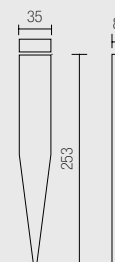

Picchetto di supporto **PDH235**
Peg support PDH235

ACCESSORI / ACCESSORIES

CODICI BASE / BASE CODES

FINITURE / FINISHINGS

FASCIO LUCE / LIGHT BEAM

COLORE LED / LED COLOR

POTENZA / POWER

L23.

- 2 Nero / Black
- 7 Alluminio satinato / Satin aluminium

- 15 15°
- 25 25°
- 35 35°

- BN 4000°K
- BC 3000°K
- CC 2700°K
- BL Blu / Blue
- VE Verde / Green
- RO Rosso / Red

- 3 3x1W - 350mA - 423 lm
- 5 3x2W - 500mA - 528 lm

Esempio di codifica: Prodotto DUVAR + Finitura alluminio + Fascio luce 15° + Colore led 4000°K + Potenza 3x1W 350mA = Codice: **L23.715BN**
Example of codification: Product DUVAR + Finishing aluminium + Light beam 15° + Led color 4000°K + Power 3X1W 350mA = Code: L23.715BN