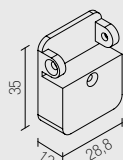

It can be installed on indoor or outdoor locations.

- *Screw assembly with base or peg.*
- *Adjustable with choice of secondary optic.*
- *Power supply: 350/500mA*
- *Cable: cm. 50*

CONNECT IN SERIES

DIMENSIONI / DIMENSIONS