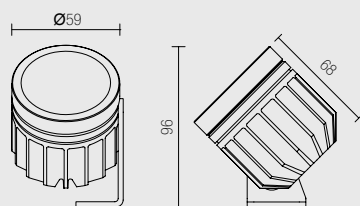

DIMENSIONI / DIMENSIONS

ACCESSORI / ACCESSORIES

Alimentatori pag. 265
Drivers page 265

CODICI BASE / BASE CODES

FINITURE / FINISHINGS

FASCIO LUCE / LIGHT BEAM

COLORE LED / LED COLOR

POTENZA / POWER

L14.

- 2 Nero / Black
- 7 Alluminio satinato / Satin aluminium

- 12 12°
- 24 24°

- BN 4000°K
- BC 3000°K
- CC 2700°K

9W - 250mA - CRI>90
982 lm

Esempio di codifica: Prodotto VERTIGO COB + Finitura alluminio + Fascio luce 12° + Colore led 4000°K = Codice: L14.712BN
Example of codification: Product VERTIGO COB + Finishing aluminium + Light beam 12° + Led color 4000°K = Code: L14.712BN