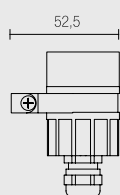

It can be installed on indoor or outdoor locations.

- *Screw assembly with base or peg.*
- *Adjustable with choice of secondary optic.*
- *Power supply: 350/500mA*
- *Cable: cm. 50*

CONNECT IN SERIES

DIMENSIONI / DIMENSIONS