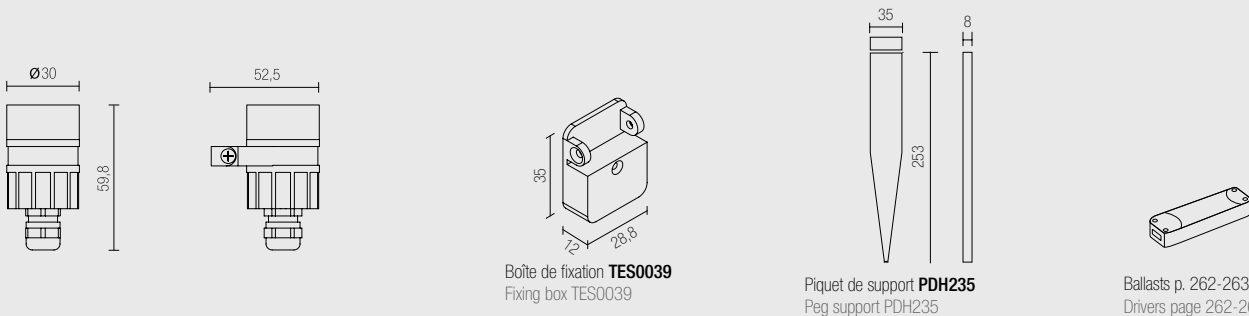

DIMENSIONS / DIMENSIONS

ACCESSOIRES / ACCESSORIES

CODES DE BASE / BASE CODES

FINITIONS / FINISHINGS

FAISCEAU LUMINEUX / LIGHT BEAM

COULEUR LED / LED COLOR

PUISSANCE / POWER

L23.

- 2 Noir / Black
- 7 Aluminium brossé / Satin aluminium

- 15 15°
- 25 25°
- 35 35°

- BN 4000°K
- BC 3000°K
- CC 2700°K
- BL Bleu / Blue
- VE Vert / Green
- RO Rouge / Red

- 3 3x1W - 350mA - 423 lm
- 5 3x2W - 500mA - 528 lm

Exemple de codification : Article DUVAR + Finition aluminium + Faisceau lumineux 15° + Couleur led 4000°K + Puissance 3x1W 350mA = Code : L23.715BN
Example of codification: Product DUVAR + Finishing aluminium + Light beam 15° + Led color 4000°K + Power 3X1W 350mA = Code: L23.715BN