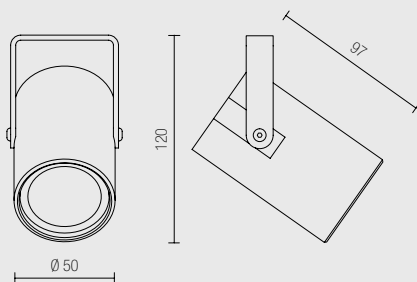

- Installation par vis avec étrier.
- Orientable avec optique secondaire au choix.
- Alimentation: 200mA
- Câble : 50cm

À CONNECTER EN SÉRIE

Turned aluminium floodlight with COB LED CRI>90.

It is suitable as main lighting for retails, shops, showcases and museums. It can be installed on indoor and outdoor locations.

- *Screw assembly with bracket.*
- *Adjustable with choice of secondary optics.*
- *Power supply: 200mA*
- *Cable: cm. 50*

CONNECT IN SERIES

DIMENSIONS / DIMENSIONS

ACCESSOIRES / ACCESSORIES

Ballasts (p. 265).
Drivers page 265