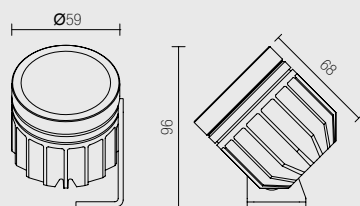

DIMENSIONS / DIMENSIONS

ACCESSOIRES / ACCESSORIES

CODES DE BASE / BASE CODES

L14.

FINITIONS / FINISHINGS

- 2 Noir / Black
- 7 Aluminium brossé / Satin aluminium

FAISCEAU LUMINEUX / LIGHT BEAM

- 12 12°
- 24 24°

COULEUR LED / LED COLOR

- BN 4000°K
- BC 3000°K
- CC 2700°K

PUISSANCE / POWER

9W - 250mA - CRI>90
982 lm

Exemple de codification : Article VERTIGO COB + Finition aluminium + Faisceau lumineux 12° + Couleur led 4000°K = Code : L14.712BN
Example of codification: Product VERTIGO COB + Finishing aluminium + Light beam 12° + Led color 4000°K = Code: L14.712BN