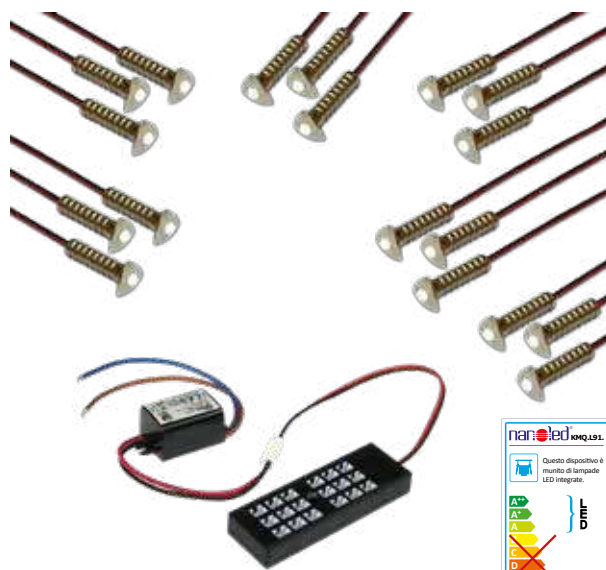

KIT m² STAR

KMQ.L91.

Ensemble de 18 éléments encastrables mod. Star avec boîtier et ballast.
Indiqué pour la réalisation de si elles étoilées sur une surface de 1 m².
Pour les espaces intérieurs et extérieurs partiellement protégés.

- Montage avec ressort.
- Alimentation électrique : comprise.
- Câble: 150 cm + PLUG

À CONNECTER OBLIGATOIREMENT AU BOÎTIER ET AU BALLAST FOURNIS

Set of 18 recessed spots mod. Star complete with box and driver.

It is suitable for starry skies on a surface of 1 M².

It can be installed on indoor locations or on partially protected outdoor locations.

- Spring assembly.
- Power supply: Included
- Cable: cm.150+PLUG

CONNECTION OBLIGATORY WITH BOX AND DRIVER INCLUDED.