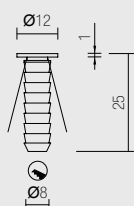

ACCESSOIRES POUR L93. / ACCESSORIES FOR L93.

CODES DE BASE / BASE CODES

L93. KMQ.L93

FINITIONS / FINISHINGS

- ☐ 1 Blanc / White
- ☐ 6 Chrome / Chrome

COULEUR LED / LED COLOR

- ☐ BF 6000°K
- ☐ BN 4000°K
- ☐ BC 3000°K
- ☐ BL Bleu / Blue
- ☐ VE Vert / Green
- ☐ RO Rouge / Red
- ☐ AM Ambré / Amber

PUISSANCE / POWER

- DUST 1
  1x0,1W - 3,2Vcc - 2 lm
- KIT DUST 1
  1,8W - 12Vcc - 36 lm

Exemple de codification : Article DUST 1 Finition blanche Couleur led 6000°K = **Code : L93.1BF**

Example of codification: Product DUST 1 + Finishing white + Led color 6000°K = Code: L93.1BF