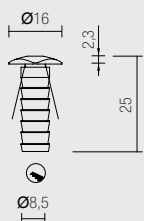

CODES DE BASE / BASE CODES

FINITIONS / FINISHINGS

COULEUR LED / LED COLOR

PUISSANCE / POWER

L91.
KMQ.L91.

- ☐ 1 Blanc / White
- ☐ 6 Chrome / Chrome

- ☐ BF 6000°K
- ☐ BN 4000°K
- ☐ BC 3000°K
- ☐ BL Bleu / Blue

STAR
1x0,1W - 3,2Vcc - 2 lm

KIT STAR
1,8W - 12Vcc - 36 lm

Exemple de codification : Article STAR + Finition blanc + Couleur led 3000°K = Code : L91.1BC

Example of codification: Product STAR + Finishing white + Led color 3000°K = Code: L91.1BC