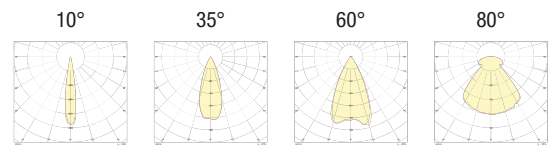

MADE IN ITALY