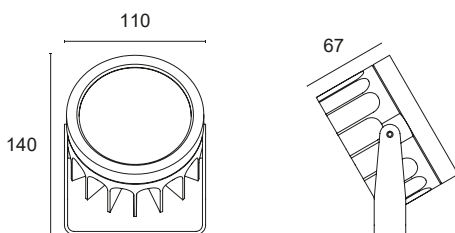

 **MADE IN ITALY**

BASIC CODES

L06.

FINISHES

-  **2** Matt black
-  **7** Brushed aluminium

LIGHT BEAM

-  **10** 10°
-  **35** 35°
-  **60** 60°
-  **80** 80°

LED COLOUR