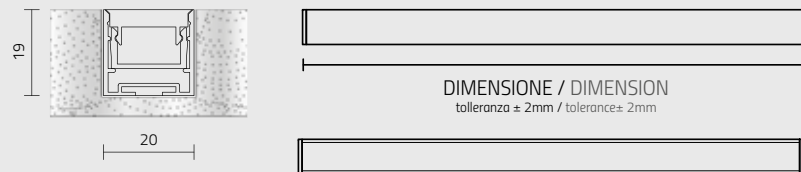

DIMENSIONS / DIMENSIONS

ACCESSOIRES / ACCESSORIES

Drivers (p. 260).
Drivers page 260

CODES DE BASE / BASE CODES

Y3.

FINITIONS / FINISHINGS

- ☐ 1 Blanc RAL 9003
  White RAL 9003
- ☒ 2 Noir mat RAL 9005
  Matt Black RAL 9005
- ☐ 7 Argent anodisé
  Anodized silver

SUPPORTS LATÉRAUX / LATERAL SUPPORT

- ☐ 1 Blanc /
  White
- ☒ 2 Noir mat /
  Matt Black
- ☐ 7 Aluminium brossé
  Satin aluminium

DIMENSIONS / DIMENSION

- **G** 900 mm
- **H** 1000 mm
- **I** 1200 mm
- **L** 1500 mm
- **M** 1800 mm
- **N** 2000 mm
- **O** 2300 mm
- **P** 2500 mm
- **Q** 2800 mm
- **R** 3000 mm

* Autres dimensions disponibles sur demande
* More dimensions available

COULEUR LED / LED COLOUR

1. ☐ **BN** 4000°K
   - ☐ **BC** 3000°K
   - ☐ **CC** 2700°K
2. Les rubans de couleur, Blanc Dynamique, RGB et RGBW sont disponibles sur demande.
   * Colored, Tunable white, RGB and RGBW strip LED available upon request.

PUISSANCE / POWER

- **E** 17W/m 2000lm/m
- **F** 21W/m 2500lm/m
- **K+** 22W/m 2500lm/m
- **D65** 12W/m IP65 1800lm/m

Exemple de codification: Article YPSILON PRATICABLE + Finition blanc + Supports latéraux blanc + Dimension 1500 mm + Couleur led 4000°K + Puissance 21W/m = Code : PY2S.11LBNF
Example of codification: Product YPSILON CALPESTABILE + Finishing white + Lateral support white + Dimension 1500mm + Led color 4000°K + Power 21W/m = Code: PY2S.11LBNF