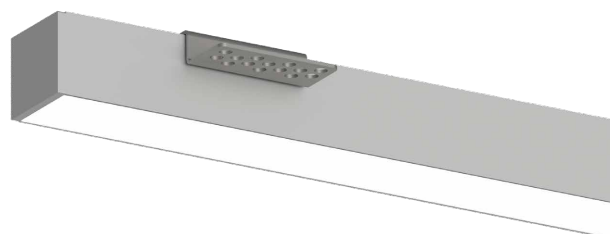

YPSILON 1

Y1.

Decorated anodised aluminium lamp complete with brushed or microprismatic diffuser and high-brightness LED source with a high Lumen/Watt ratio. Suitable for primary residential, retail, large-space and general lighting. The interlocking profile mechanism allows for easy maintenance. Flush-mounted installation onto plasterboard or brick, also supplied with non-returnable cover for plastering.

Constant 24Vdc voltage supply
Parallel connection, 50 cm cable

Constant voltage power supplies page 237
Dimming Accessories page 249

 **MADE IN ITALY**

Max. milling cut 23.5mm

BASIC CODES

Y1.

FINISHES

- 1** White
 - 2** Matt black
 - 7** Brushed aluminium
- *Other finishes on request.

SIDE SUPPORTS

- 1** White
- 2** Matt black
- 7** Brushed aluminium

SIZE

- C** 500mm
- D** 600mm
- E** 700mm
- F** 800mm
- G** 900mm
- H** 1000mm
- I** 1200mm
- J** 1300mm
- K** 1400mm
- L** 1500mm
- M** 1800mm
- N** 2000mm
- O** 2300mm
- P** 2500mm
- Q** 2800mm
- R** 3000mm