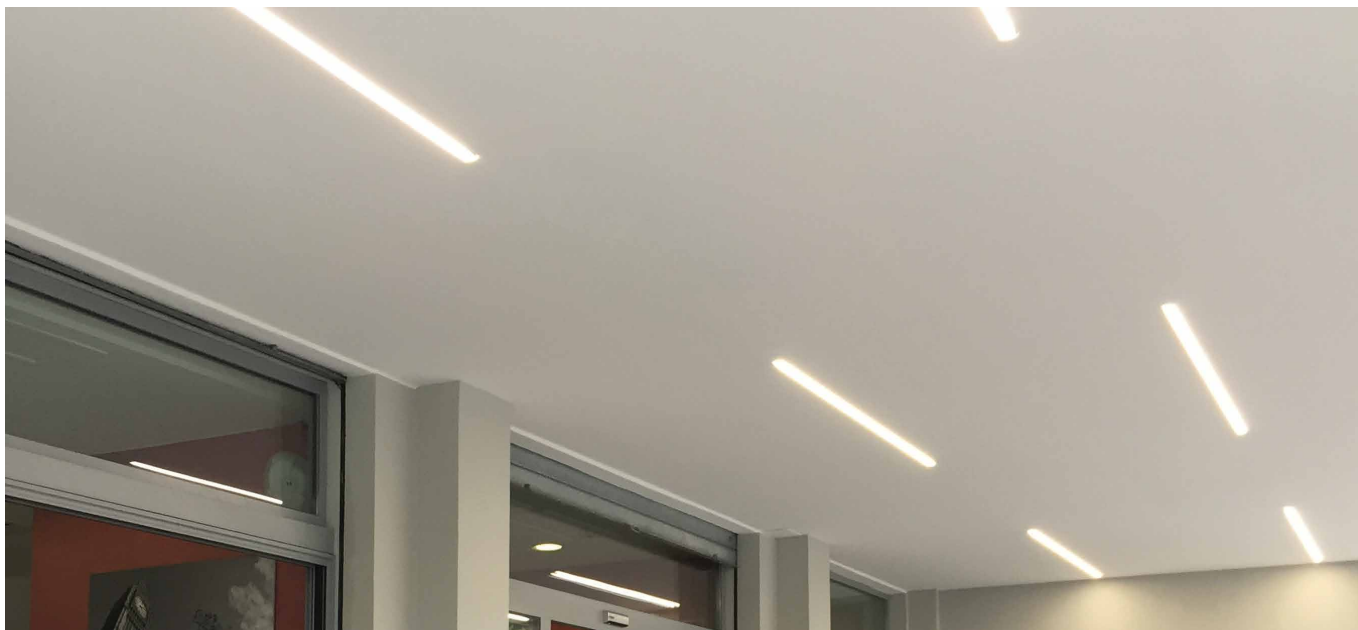

YPSILON 1

Y1.

Decorated anodised aluminium lamp complete with brushed or microprismatic diffuser and high-brightness LED source with a high Lumen/Watt ratio. Suitable for primary residential, retail, large-space and general lighting. The interlocking profile mechanism allows for easy maintenance. Flush-mounted installation onto plasterboard or brick, also supplied with non-returnable cover for plastering.