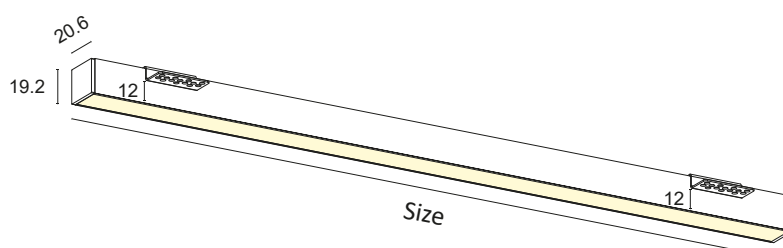

YPSILON 1

Y1.

Decorated anodised aluminium lamp complete with brushed or microprismatic diffuser and high-brightness LED source with a high Lumen/Watt ratio. Suitable for primary residential, retail, large-space and general lighting. The interlocking profile mechanism allows for easy maintenance. Flush-mounted installation onto plasterboard or brick, also supplied with non-returnable cover for plastering.

Constant 24Vdc voltage supply
Parallel connection, 50 cm cable

Constant voltage power supplies page 237
Dimming Accessories page 249

 **MADE IN ITALY**

Max. milling cut 23.5mm

BASIC CODES

Y1.

FINISHES

- 1** White
 - 2** Matt black
 - 7** Brushed aluminium
- *Other finishes on request.

SIDE SUPPORTS

- 1** White
- 2** Matt black
- 7** Brushed aluminium

SIZE

- C** 500mm
- D** 600mm
- E** 700mm
- F** 800mm
- G** 900mm
- H** 1000mm
- I** 1200mm
- J** 1300mm
- K** 1400mm
- L** 1500mm
- M** 1800mm
- N** 2000mm
- O** 2300mm
- P** 2500mm
- Q** 2800mm
- R** 3000mm