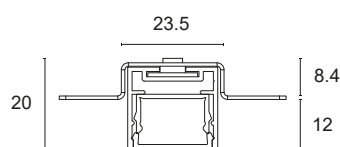

YPSILON 1

Y1.

Decorated anodised aluminium lamp complete with brushed or microprismatic diffuser and high-brightness LED source with a high Lumen/Watt ratio. Suitable for primary residential, retail, large-space and general lighting. The interlocking profile mechanism allows for easy maintenance. Flush-mounted installation onto plasterboard or brick, also supplied with non-returnable cover for plastering.

Constant 24Vdc voltage supply
Parallel connection, 50 cm cable

Constant voltage power supplies page 237
Dimming Accessories page 249

 **MADE IN ITALY**

Max. milling cut 23.5mm

BASIC CODES

Y1.

FINISHES

- 1** White
 - 2** Matt black
 - 7** Brushed aluminium
- *Other finishes on request.

SIDE SUPPORTS

- 1** White
- 2** Matt black
- 7** Brushed aluminium

SIZE

- C** 500mm
- D** 600mm
- E** 700mm
- F** 800mm
- G** 900mm
- H** 1000mm
- I** 1200mm
- J** 1300mm
- K** 1400mm
- L** 1500mm
- M** 1800mm
- N** 2000mm
- O** 2300mm
- P** 2500mm
- Q** 2800mm
- R** 3000mm