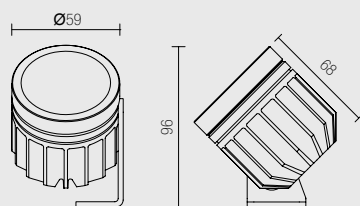

À CONNECTER EN SÉRIE

*Turned aluminium floodlight with COB LED CRI>90. It is suitable as main light for retails, architectural facades and garded. It can be installed indoor our outdoor locations.*

- Screw assembly with base or peg.
- Adjustable with choice of secondary optic.
- Power supply: 250mA
- Cable: cm 50

CONNECT IN SERIES

DIMENSIONS / DIMENSIONS

ACCESSOIRES / ACCESSORIES

Ballasts (p. 265).  
Drivers page 265

CODES DE BASE /  
BASE CODES

FINITIONS / FINISHINGS

FAISCEAU LUMINEUX /  
LIGHT BEAM

COULEUR LED / LED COLOR