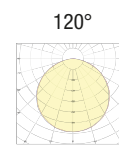

BASIC CODES

F02LD.

FINISHES

- 1 White
- 2 Matt black
- 4 Bronze
- 6 Chrome
- 7 Brushed aluminium
- 9 Polished gold

GLASS

- 0 Opaline

LED COLOUR

- BN** 4000K
- BC** 3000K
- CC** 2700K