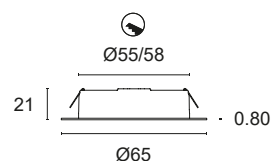

Lumen: 324Lm@12Vdc

Constant 12Vdc voltage supply

Parallel connection, 50 cm cable

Constant voltage power supplies page 236

Accessories for quick connection page 245

Dimming Accessories page 249

 **MADE IN ITALY**