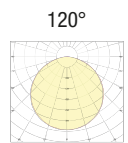

MADE IN ITALY