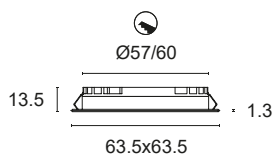

MADE IN ITALY