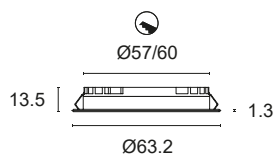

MADE IN ITALY