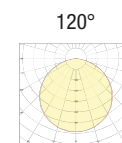

MADE IN ITALY