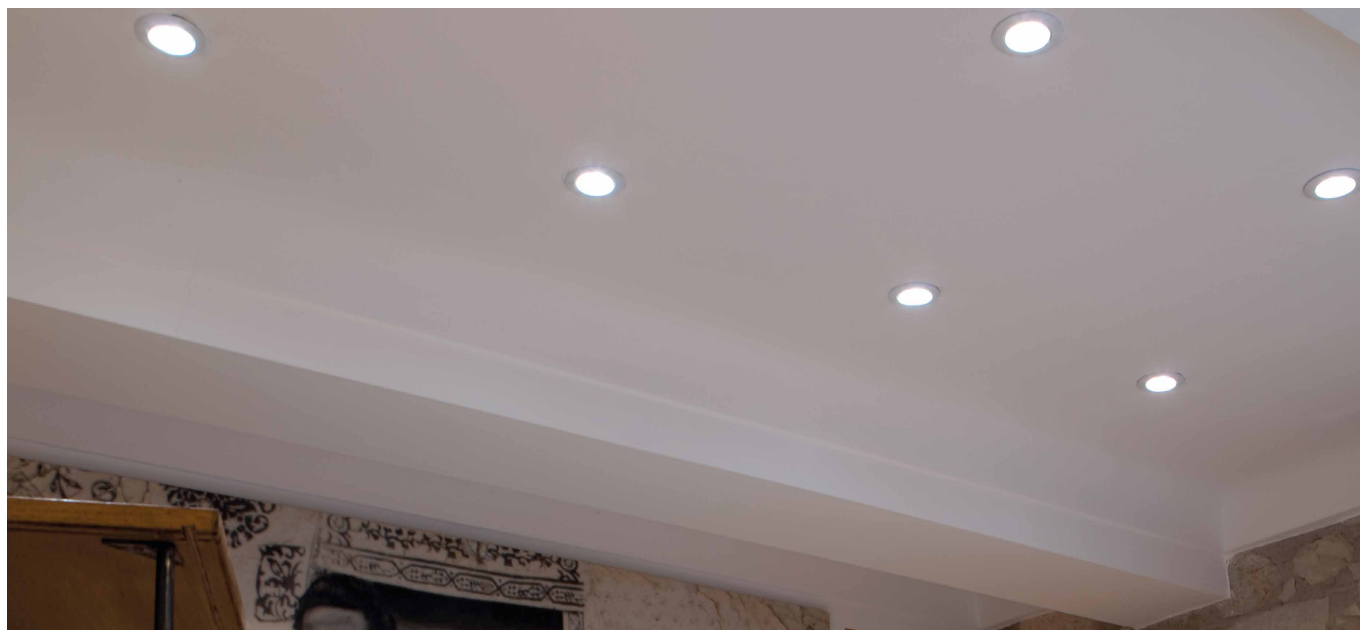

TICHE

L15.

Polished aluminium light for primary lighting in small rooms, accessories or furniture. Even, diffuse lighting, can be installed indoors. Mounting with pressure springs even on small surfaces.

MID POWER LED CRI>80

Power: 3W@12Vdc

Lumen: 459Lm@12Vdc

Constant 12Vdc voltage supply

Parallel connection, 50 cm cable

Constant voltage power supplies page 236

Accessories for quick connection page 245

Dimming Accessories page 249

 **MADE IN ITALY**

BASIC CODES

L15.

FINISHES

- 1 White
- 2 Matt black
- 3 Brushed gold
- 4 Bronze
- 5 Gloss aluminium
- 6 Chrome
- 7 Brushed aluminium
- 9 Polished gold

LED COLOUR

- BN** 4000K
- BC** 3000K
- CC** 2700K