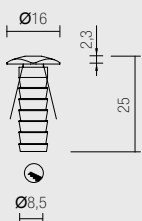

It is suitable for starry skies on a surface of 1 M².

It can be installed on indoor locations or on partially protected outdoor locations.

- Spring assembly.
- Power supply: Included
- Cable: cm.150+PLUG

CONNECTION OBLIGATORY WITH BOX AND DRIVER INCLUDED.

DIMENSIONS / DIMENSIONS

ACCESSOIRES / ACCESSORIES

Système de connexion rapide page 269
Quick connection system page 269

Ballasts (p. 258).
Drivers page 258