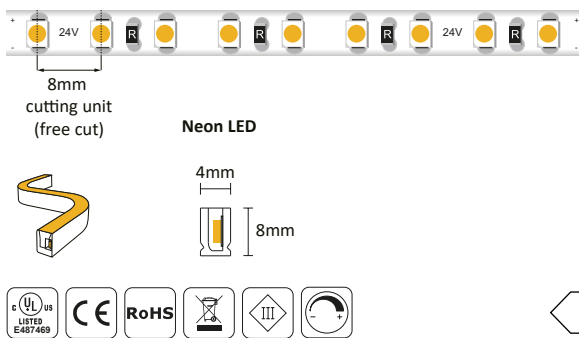

LED NEON ULTRA SLIM SIDE BEND CRI>80 24V 9W/m

Lumen/m 240

Measurements

Photometric Data

Features

- 5-metre LED SMD2835 reel on flexible PCB and 3M professional adhesive
- Single BIN LED selection with 3SDCM
- CRI>80
- Dimmable with various control systems
- 240lm/m
- Anti UV

Parameters

Power	9W/m
Voltage	DC 24V
LED/m	120pcs/m
LED colour (CCT)	2700K - 3000K
Current	0.37A/m
Rating	IP54
Emission angle	120°
Operating temperature	-20°C ~ +45°C

Code

Colour

IP rating

SNL.US.CC1

2700K

IP54