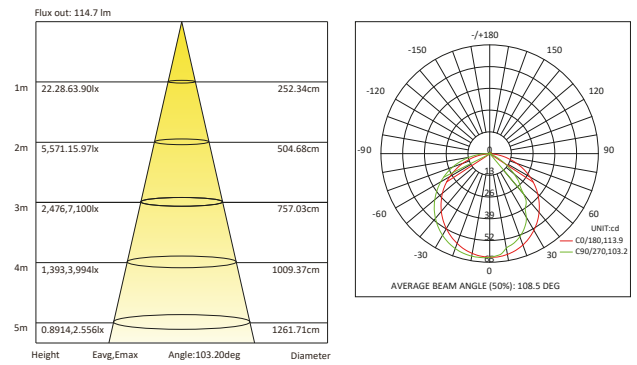

LED NEON ULTRA SLIM SIDE BEND CRI>80 24V 9W/m

Lumen/m 240

Measurements

Photometric Data

Features

- 5-metre LED SMD2835 reel on flexible PCB and 3M professional adhesive
- Single BIN LED selection with 3SDCM
- CRI>80
- Dimmable with various control systems
- 240lm/m
- Anti UV

Parameters

Power	9W/m
Voltage	DC 24V
LED/m	120pcs/m
LED colour (CCT)	2700K - 3000K
Current	0.37A/m
Rating	IP54
Emission angle	120°
Operating temperature	-20°C ~ +45°C

Code

Colour

IP rating

SNL.US.CC1

2700K

IP54