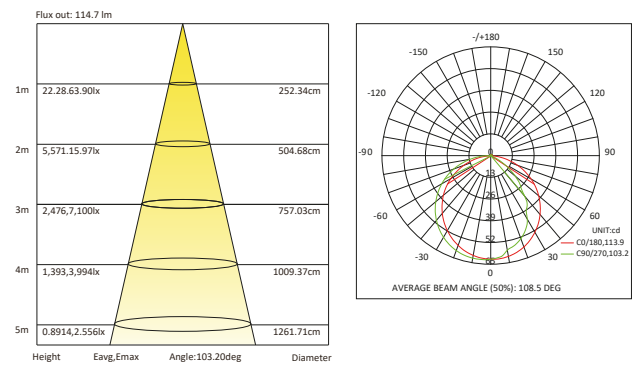

# LED NEON SLIM SIDE BEND CRI>80 24V 9W/m Lumen/m 250

## Measurements

## Photometric Data

## Parameters

|                       |                       |
|-----------------------|-----------------------|
| Power                 | 9W/m                  |
| Voltage               | DC 24V                |
| LED/m                 | 120pcs/m              |
| LED colour (CCT)      | 2700K - 3000K - 4000K |
| Current               | 0.37A/m               |
| Rating                | IP65                  |
| Emission angle        | 120°                  |
| Operating temperature | -20°C ~ +55°C         |