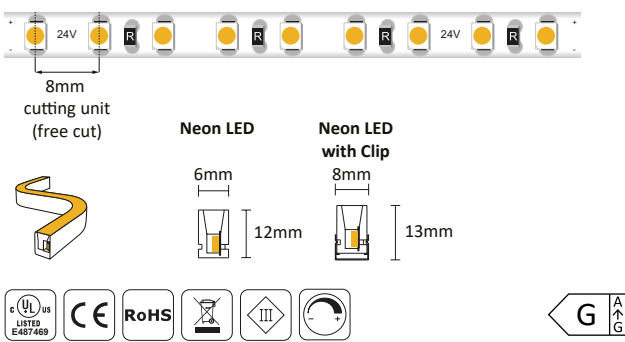

# LED NEON SLIM SIDE BEND CRI>80 24V 9W/m Lumen/m 250

## Measurements

## Features

- 10 metre LED SMD3528 reel on flexible PCB and 3M professional adhesive
- Single BIN LED selection with 3SDCM
- CRI>80
- Dimmable with various control systems
- 250lm/m
- Anti UV

## Parameters

|                       |                       |
|-----------------------|-----------------------|
| Power                 | 9W/m                  |
| Voltage               | DC 24V                |
| LED/m                 | 120pcs/m              |
| LED colour (CCT)      | 2700K - 3000K - 4000K |
| Current               | 0.37A/m               |
| Rating                | IP65                  |
| Emission angle        | 120°                  |
| Operating temperature | -20°C ~ +55°C         |