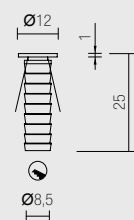

It is suitable for starry skies on a surface of 1 M².

It can be installed on indoor locations or on partially protected outdoor locations.

- Spring assembly.
- Power supply: Included
- Cable: cm.150+PLUG

CONNECTION OBLIGATORY WITH BOX AND DRIVER INCLUDED.

DIMENSIONS / DIMENSIONS

ACCESSOIRES POUR L90. / ACCESSORIES FOR L90.

Système de connexion rapide page 269
Quick connection system page 269

Alimentations (p. 258).
Drivers page 258