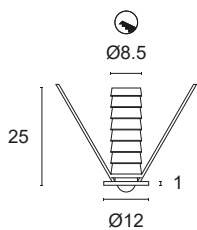

MADE IN ITALY