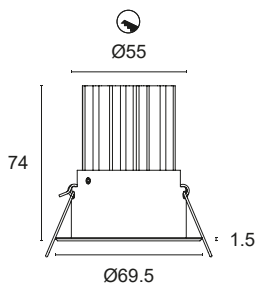

BASIC CODES

L10.

FINISHES

- 1 White
- 2 Matt black
- 5 Gloss aluminium
- 6 Chrome
- 7 Brushed aluminium

LIGHT BEAM

- 18 18°
- 28 28°
- 47 47°

LED COLOUR

- BN 4000K
- BC 3000K
- CC 2700K