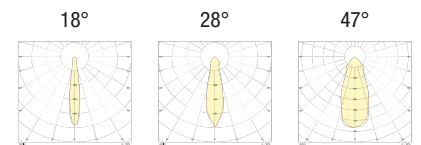

BASIC CODES

L10.

FINISHES

- 1 White
- 2 Matt black
- 5 Gloss aluminium
- 6 Chrome
- 7 Brushed aluminium

LIGHT BEAM

- 18 18°
- 28 28°
- 47 47°

LED COLOUR

- BN 4000K
- BC 3000K
- CC 2700K