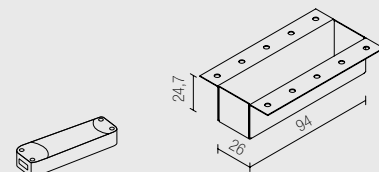

- Montage avec ressort sur coffrage.
- Diffusion full light.
- Alimentation: 24Vcc
- Câble: 50cm

À CONNECTER EN PARALLÈLE

Turned aluminium recessed spot with high brightness LED. It is suitable as complement and service lighting or as emergency lighting. It can be installed on indoor locations or on partially protected outdoor locations.

- *Assembly with spring on outer casing.*
- *Full light diffusion.*
- *Power supply: 24Vdc*
- *Cable: cm. 50*

CONNECT IN PARALLEL

DIMENSIONS / DIMENSIONS

ACCESSOIRES / ACCESSORIES

Ballasts (p. 260).
Drivers page 260