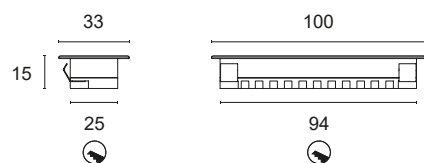

BASIC CODES

L15P.

FINISHES

- ☐ 1 White
- ☒ 2 Matt black
- ☐ 5 Gloss aluminium
- ☐ 7 Brushed aluminium

LED COLOUR

- ☐ **BN** 4000K
- ☒ **BC** 3000K
- ☐ **CC** 2700K

Code example:

REMOVE PLUS + Brushed aluminium + 3000K = Code: L15P.7BC