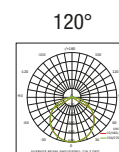

MADE IN ITALY