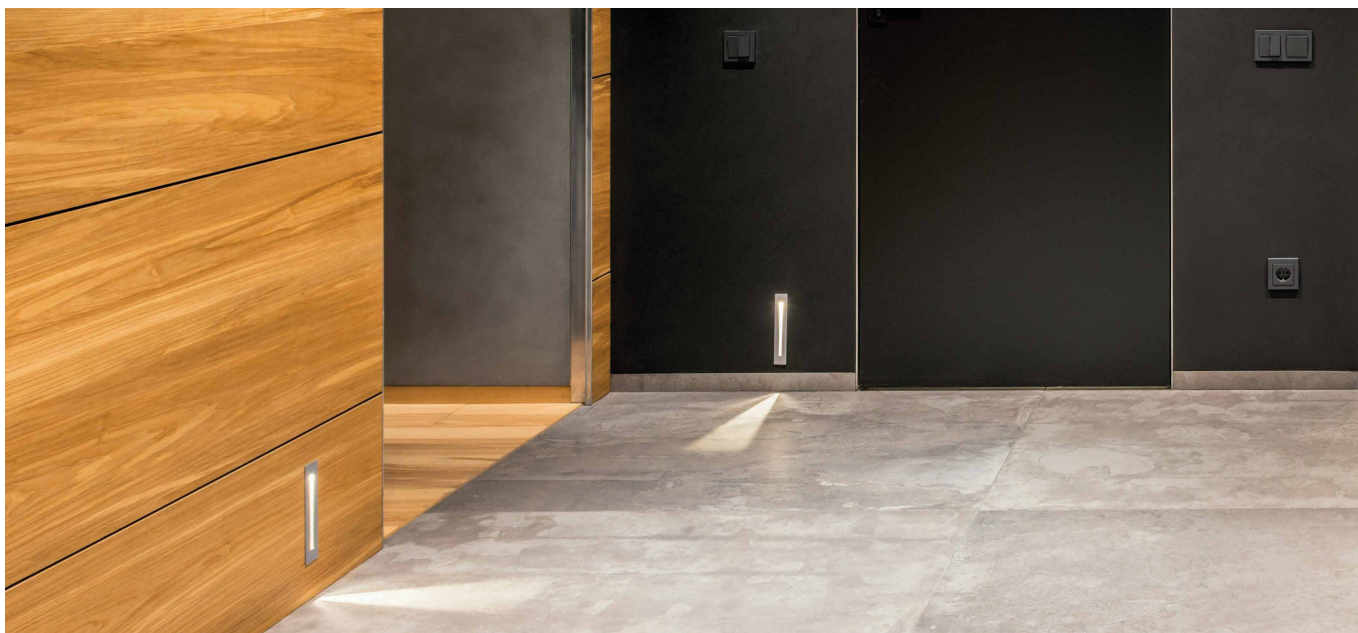

## L15P.

Flush-fitted in polished aluminium for accent, decoration and courtesy or emergency lighting. Even, diffuse lighting, can be installed indoors or outdoors. Mounting on plasterboard or brickwork with formwork.