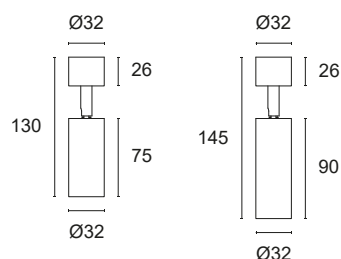

REM RG32.

Ø32mm decorated aluminium directional projector decorated with power LEDs for spot, decorative, reading or courtesy lighting. Choice of secondary optics, can be installed indoors. Mounting with concealed insert.

Power LED CRI>90

Power: 2W@500mA - 6W@500mA

Lumen: 216Lm@500mA - 648Lm@500mA

500mA constant current power supply

Series connection, 50 cm cable

Constant current power supplies page 233

Dimming Accessories page 249

 **MADE IN ITALY**

BASIC CODES

RG32.

MEASUREMENTS

A Ø32 - H 130mm

B Ø32 - H 145mm

FINISHES

- 1** White
- 2** Matt black
- 7** Brushed aluminium
- 9** Polished gold

LIGHT BEAM

- 15** 15°
- 25** 25°
- 35** 35°

LED COLOUR

- BN** 4000K
- BC** 3000K
- CC** 2700K
- BL** Blue
- VE** Green
- RO** Red
- AM** "Wine" Amber

POWER

- 3** 1x2W
500mA - 216 lm
- 5** 3x2W
500mA - 648 lm