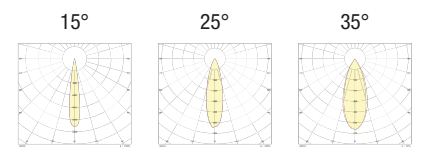

REM RG32.

Ø32mm decorated aluminium directional projector decorated with power LEDs for spot, decorative, reading or courtesy lighting. Choice of secondary optics, can be installed indoors. Mounting with concealed insert.

 **MADE IN ITALY**

BASIC CODES

RG32.

MEASUREMENTS

A Ø32 - H 130mm

B Ø32 - H 145mm

FINISHES

- 1** White
- 2** Matt black
- 7** Brushed aluminium
- 9** Polished gold

LIGHT BEAM

- 15** 15°
- 25** 25°
- 35** 35°

LED COLOUR

- BN** 4000K
- BC** 3000K
- CC** 2700K
- BL** Blue
- VE** Green
- RO** Red
- AM** "Wine" Amber

POWER

- 3** 1x2W
500mA - 216 lm
- 5** 3x2W
500mA - 648 lm