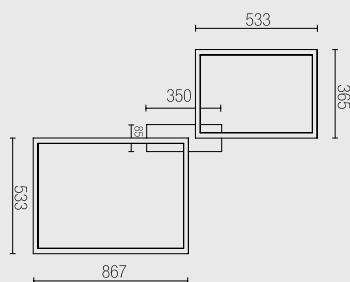

CONNECT IN PARALLEL

DIMENSIONS / DIMENSIONS

CODES DE BASE /
BASE CODES

Q.RY3.

FINITIONS SUPPORT DE BALLAST
DRIVER BOX FINISHINGS

- 1 Blanc / White
- 2 Noir / Black
- 7 Aluminium brossé / Satin aluminum

FINITIONS PROFILÉ
PROFILE FINISHINGS