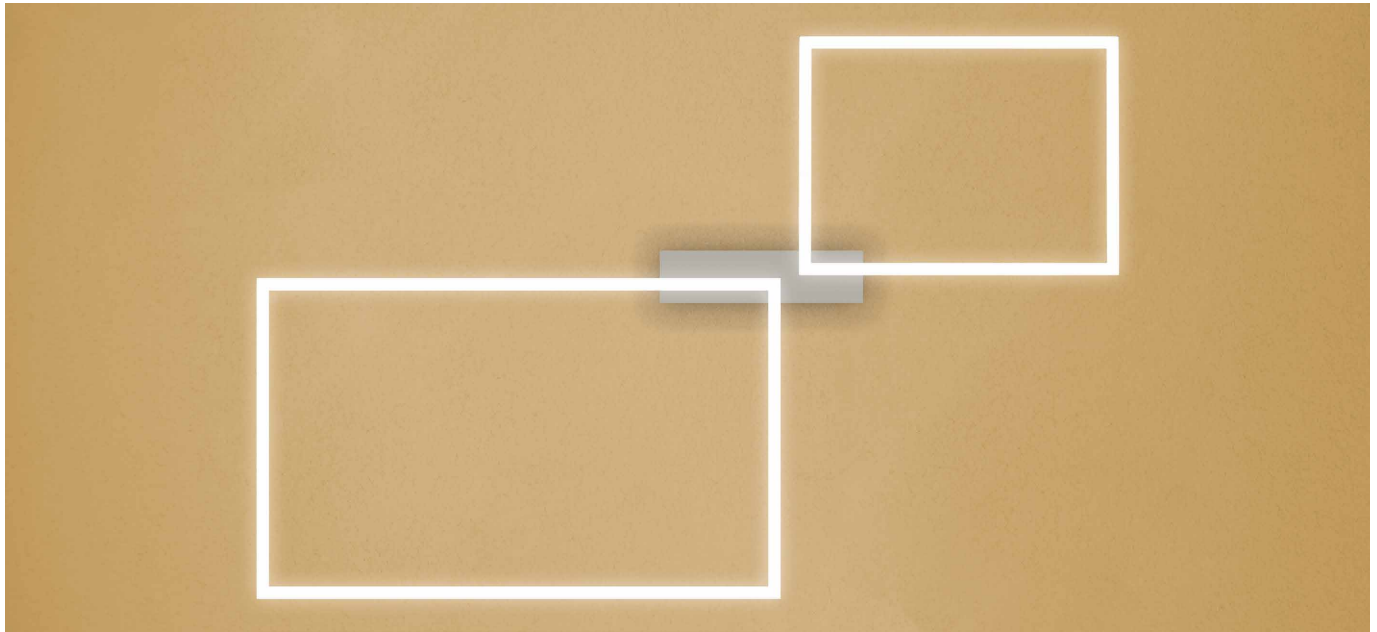

QUADRA R3

Q.RY3.

Design lamp made entirely of decorated aluminium. Suitable as primary lighting in residential, commercial and communal spaces. Excellent lumen/watt ratio. Can be ceiling or wall mounted with screw-fixed base.

CEILING ROSE FINISHES

- 1** White
- 2** Matt black
- 7** Brushed aluminium

PROFILE FINISHES

- 1** White
- 2** Matt black
- 7** Brushed aluminium

LED COLOUR

- BN** 4000K
- BC** 3000K
- CC** 2700K

DIFFUSER

- M** MICROPRISMATIC
- S** BRUSHED