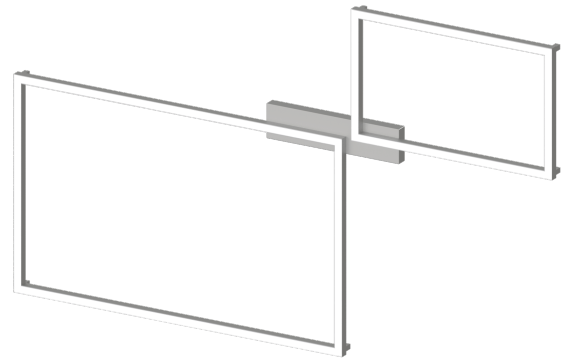

QUADRA R3

Q.RY3.

Design lamp made entirely of decorated aluminium. Suitable as primary lighting in residential, commercial and communal spaces. Excellent lumen/watt ratio. Can be ceiling or wall mounted with screw-fixed base.

LED SMD2835 CRI>90

Power: 87W

Lumen: 10500 lm

Constant voltage supply 24Vdc

Power supply included and built in

 **MADE IN ITALY**

BASIC CODES

Q.RY3.

CEILING ROSE FINISHES

- 1** White
- 2** Matt black
- 7** Brushed aluminium

PROFILE FINISHES

- 1** White
- 2** Matt black
- 7** Brushed aluminium

LED COLOUR

- BN** 4000K
- BC** 3000K
- CC** 2700K

DIFFUSER

- M** MICROPRISMATIC
- S** BRUSHED