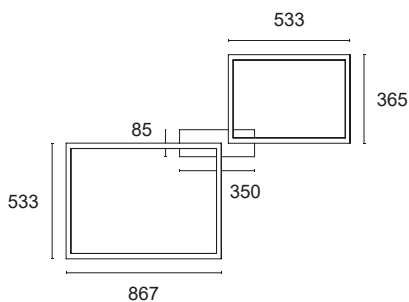

LED SMD2835 CRI>90

Power: 87W

Lumen: 10500 lm

Constant voltage supply 24Vdc

Power supply included and built in

 **MADE IN ITALY**

BASIC CODES

Q.RY3.