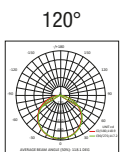

LED SMD2835 CRI>90

Power: 87W

Lumen: 10500 lm

Constant voltage supply 24Vdc

Power supply included and built in

 **MADE IN ITALY**

BASIC CODES

Q.RY3.