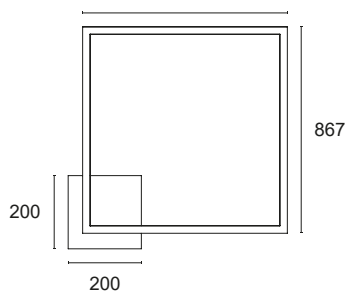

LED SMD2835 CRI>90

Power: 67W

Lumen: 8000 lm

Constant voltage supply 24Vdc

Power supply included and built in

 **MADE IN ITALY**

867

BASIC CODES