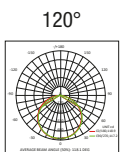

LED SMD2835 CRI>90

Power: 67W

Lumen: 8000 lm

Constant voltage supply 24Vdc

Power supply included and built in

 **MADE IN ITALY**

867

BASIC CODES