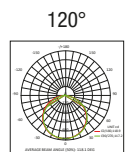

LED SMD2835 CRI>90

Power: 40W

Lumen: 4800 lm

Constant voltage supply 24Vdc

Power supply included and built in

 **MADE IN ITALY**

BASIC CODES

Q.QY2.