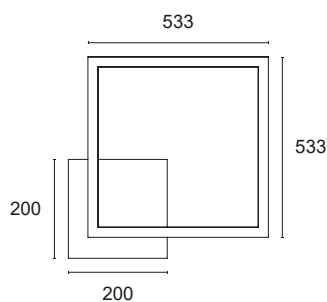

LED SMD2835 CRI>90

Power: 40W

Lumen: 4800 lm

Constant voltage supply 24Vdc

Power supply included and built in

 **MADE IN ITALY**

BASIC CODES

Q.QY2.