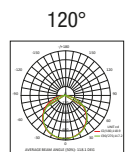

LED SMD2835 CRI>90

Power: 27W

Lumen: 3200 lm

Constant voltage supply 24Vdc

Power supply included and built in

 **MADE IN ITALY**