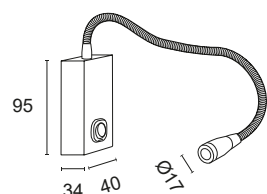

PIXEL 1

F10.

Directional lamp in polished, flexible aluminium suitable for reading, decoration or courtesy lighting. Choice of secondary optics, can be installed indoors. Screw mounting with base or on wall.

Power LED CRI>80

Power: 1W@350mA

Lumen: 135Lm@350mA

350mA constant current power supply

Constant current power supply included

 **MADE IN ITALY**

F10. base w/box

F10. flat base

BASIC CODES

F10.

FINISHES

-  **6** Chrome
-  **7** Brushed aluminium

LIGHT BEAM

-  **25** 25°
-  **40** 40°
-  **60** 60°

LED COLOUR

-  **BN** 4000K
-  **BC** 3000K
-  **CC** 2700K
-  **BL** Blue
-  **VE** Green
-  **RO** Red
-  **AM** "Wine" Amber

BASE W/BOX AND SWITCH

- BX** without switch
- BB** with white switch
- BB** with black switch

FLAT BASE AND SWITCH

- PX** without switch
- PB** with white switch
- PN** with black switch

Code example:

PIXEL 1 + Brushed aluminium + Light beam 25° + 3000K + Flat base white switch = Code: F10.725BCPB