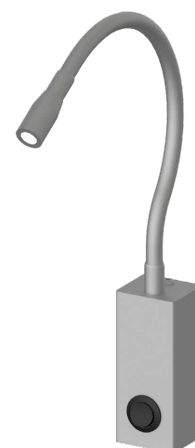

PIXEL 1

F10.

Directional lamp in polished, flexible aluminium suitable for reading, decoration or courtesy lighting. Choice of secondary optics, can be installed indoors. Screw mounting with base or on wall.

Power LED CRI>80

Power: 1W@350mA

Lumen: 135Lm@350mA

350mA constant current power supply

Constant current power supply included

 **MADE IN ITALY**

F10. base w/box

F10. flat base

BASIC CODES

F10.

FINISHES

-  **6** Chrome
-  **7** Brushed aluminium

LIGHT BEAM

-  **25** 25°
-  **40** 40°
-  **60** 60°

LED COLOUR

-  **BN** 4000K
-  **BC** 3000K
-  **CC** 2700K
-  **BL** Blue
-  **VE** Green
-  **RO** Red
-  **AM** "Wine" Amber

BASE W/BOX AND SWITCH

- BX** without switch
- BB** with white switch
- BB** with black switch

FLAT BASE AND SWITCH

- PX** without switch
- PB** with white switch
- PN** with black switch

Code example:

PIXEL 1 + Brushed aluminium + Light beam 25° + 3000K + Flat base white switch = Code: F10.725BCPB