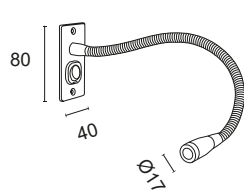

PIXEL 1

F10.

Directional lamp in polished, flexible aluminium suitable for reading, decoration or courtesy lighting. Choice of secondary optics, can be installed indoors. Screw mounting with base or on wall.

Power LED CRI>80

Power: 1W@350mA

Lumen: 135Lm@350mA

350mA constant current power supply

Constant current power supply included

 **MADE IN ITALY**

F10. base w/box

F10. flat base

BASIC CODES

F10.

FINISHES

-  **6** Chrome
-  **7** Brushed aluminium

LIGHT BEAM

-  **25** 25°
-  **40** 40°
-  **60** 60°

LED COLOUR

-  **BN** 4000K
-  **BC** 3000K
-  **CC** 2700K
-  **BL** Blue
-  **VE** Green
-  **RO** Red
-  **AM** "Wine" Amber

BASE W/BOX AND SWITCH

- BX** without switch
- BB** with white switch
- BB** with black switch

FLAT BASE AND SWITCH

- PX** without switch
- PB** with white switch
- PN** with black switch

Code example:

PIXEL 1 + Brushed aluminium + Light beam 25° + 3000K + Flat base white switch = Code: F10.725BCPB