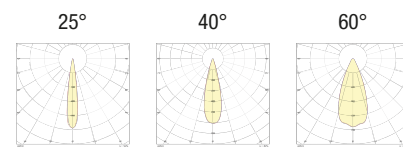

BASIC CODES

F10.

FINISHES

-  **6** Chrome
-  **7** Brushed aluminium

LIGHT BEAM

-  **25** 25°
-  **40** 40°
-  **60** 60°

LED COLOUR

-  **BN** 4000K
-  **BC** 3000K
-  **CC** 2700K
-  **BL** Blue
-  **VE** Green
-  **RO** Red
-  **AM** "Wine" Amber