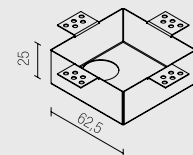

- *Assembly with spring on outer casing.*
- *Full light diffusion.*
- *Power supply: 12Vdc*
- *Cable: cm. 50*

CONNECT IN PARALLEL

DIMENSIONS / DIMENSIONS

ACCESSOIRES / ACCESSORIES

Ballasts (p. 258).
Drivers page 258