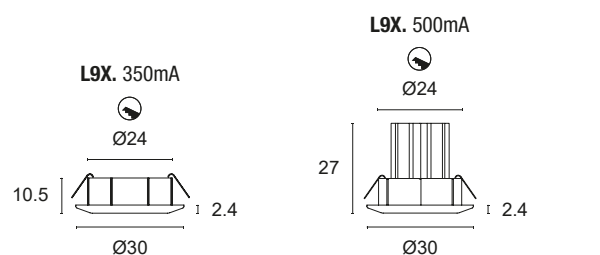

MINI VESTA

L9X.

Flush-fitted in thermoplastic for accent, decoration and courtesy lighting. Diffuse lighting, can be installed indoors, pressure-mounted.

Power LED CRI>80

Power: 1W@350mA - 2W@500mA

Lumen: 135Lm@350mA - 216Lm@500mA

350mA - 500mA constant current power supply

Series connection, 50 cm cable

Constant current power supplies page 232-233

Accessories for quick connection page 244

Dimming Accessories page 249

 **MADE IN ITALY**

POWER

- 3 1x1W - 350mA - 135 lm**
- 5 1x2W - 500mA - 216 lm**

Approved by
CIVC

Code example:

MINI VESTA + White + 120° light beam + 3000K + 1W = Code: L9X.100BC3