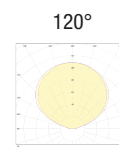

MADE IN ITALY

BASIC CODES

L9X.

FINISHES

- ☐ 1 White
- ☐ 6 Chrome
- ☐ 7 Brushed aluminium
- ☐ 8 Transparent

LIGHT BAND

- ☒ 00 120°

LED COLOUR

- ☐ BN 4000K
- ☐ BC 3000K
- ☐ CC 2700K
- ☐ BL Blue
- ☐ VE Green
- ☐ RO Red
- ☐ AM "Wine" Amber