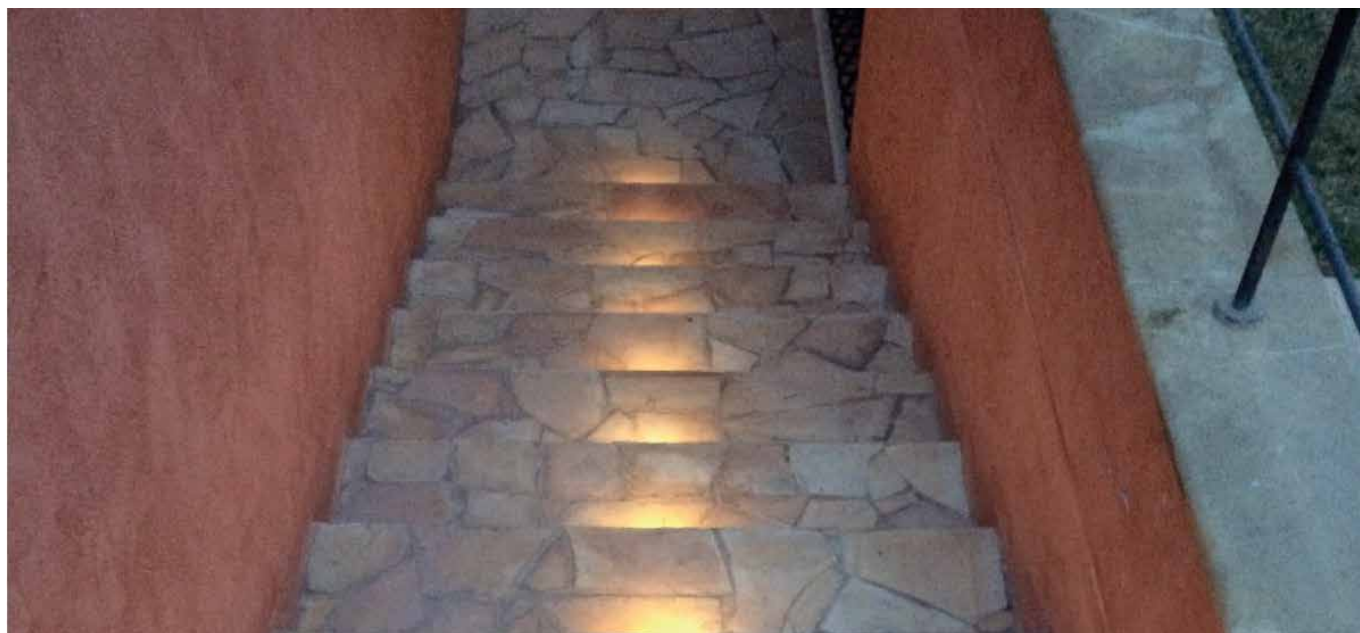

MEMO

L30S.

Flush-fitted in polished 304 stainless steel with power LED for decoration, courtesy or step marker lighting. Diffuse lighting with anti-glare cowling. Can be fitted in the wall or floor, indoors and outdoors. Mounting with formwork.

 **MADE IN ITALY**

BASIC CODES

L30S.

LIGHT BEAM

 **R1** Radial 1 aperture  **T** Transparent

GLASS

LED COLOUR

 **BN** 4000K
 **BC** 3000K
 **CC** 2700K
 **BL** Blue
 **VE** Green
 **RO** Red
 **AM** "Wine" Amber