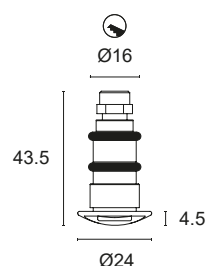

BASIC CODES

L30S.

LIGHT BEAM

R1 Radial 1 aperture **T** Transparent

GLASS

LED COLOUR

BN 4000K
 BC 3000K
 CC 2700K
 BL Blue
 VE Green
 RO Red
 AM "Wine" Amber

Approved by
CIVC

Code example:

MEMO + Radial light beam 1 aperture + Clear glass + 3000K = Code: L30S.R1TBC