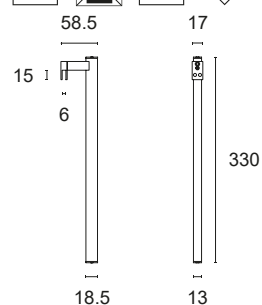

LILLY

LILLY.

Mirror lamp made entirely of decorated aluminium. Suitable for application on mirrors, can be installed in partially protected indoor areas. Excellent lumen/watt ratio. Mounting with clips on mirror.

LED SMD2835 CRI>90

Power: 20.2W/m

Lumen: 2100 - 2500 lm/m

Constant voltage supply 24Vdc

Power supply included and remote

 **MADE IN ITALY**

BASIC CODES

LILLY.

FINISHES

- 1 White
- 2 Matt black
- 5 Gloss aluminium
- 6 Chrome
- 7 Brushed aluminium

SIZE

A 330mm 6W 780 lm

LED COLOUR

- BN** 4000K
- BC** 3000K
- CC** 2700K

Code example:

LILLY + Chrome + 330mm + 4000K = Code: LILLY.6ABN