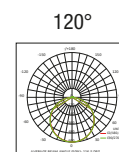

LED SMD2835 CRI>90

Power: 20.2W/m

Lumen: 2100 - 2500 lm/m

Constant voltage supply 24Vdc

Power supply included and remote

 **MADE IN ITALY**

BASIC CODES

LILLY.

FINISHES

- 1 White
- 2 Matt black
- 5 Gloss aluminium
- 6 Chrome
- 7 Brushed aluminium

SIZE

A 330mm 6W 780 lm

LED COLOUR

- BN** 4000K
- BC** 3000K
- CC** 2700K

Code example:

LILLY + Chrome + 330mm + 4000K = Code: LILLY.6ABN