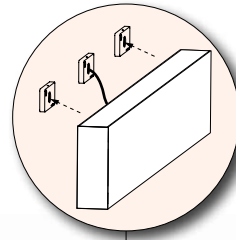

KAPPA APPLIQUE

K1.

Luminaire à bi-émission en aluminium anodisé avec diffuseurs satinés, supports latéraux, chevilles de fixation et alimentation intégrée. LED haute luminosité avec haut ratio Lumen/Watt.

Parfait pour l'éclairage principal d'espaces résidentiels, le commerce de détail, les grandes pièces et l'éclairage en général.

- À installer au plafond sur tout type de surface.
- Installation par des entretoises en aluminium et vis escamotables.
- Ligne essentielle et moderne. Diffuseurs à pression avec effet « Full-Light ». Large gamme de solutions d'éclairage, dimensions personnalisables.

Alimentation: 220V

- Entretoises incluses dans l'emballage + alimentation.

À CONNECTER EN PARALLÈLE

Anodized aluminium bi-emission lamp complete with satin diffuser, lateral supports, fixing elements and integrated power supply. High brightness LED with very good relation between Lumen/Watt. It is suitable as main light for residential and wide locations, retail and for lighting technique. It can be ceiling installed on any type of surface.

- Aluminium elements and hidden screws assembly.
- Modern and essential design. Diffuser with snap fitting and with Full-Light effect. Wide range of lighting solutions, customizing dimensions and control of the light on lamp border.
- Power supply: 220V.
- Aluminium spacer included in the box.

CONNECT IN PARALLEL

DIMENSIONS / DIMENSIONS