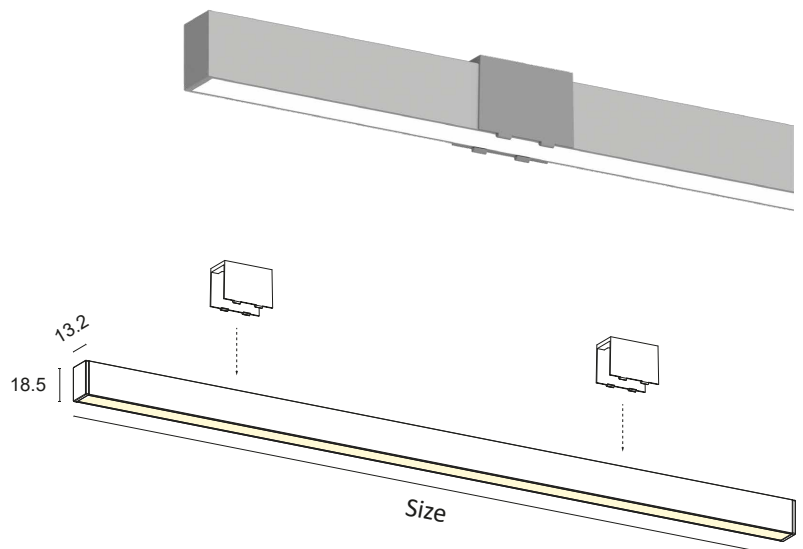

# JEY 1

J1.

Decorated anodised aluminium lamp complete with press-fit brushed diffuser, side supports and LED source with a high Lumen/Watt ratio. Suitable for furnishing lighting and general lighting. Mounting with screw clips.

Constant 24Vdc voltage supply  
Parallel connection, 50 cm cable

Constant voltage power supplies page 237  
Dimming Accessories page 249

 **MADE IN ITALY**

BASIC CODES

**J1.**

FINISHES

- 1** White
  - 2** Matt black
  - 7** Brushed aluminium
- \*Other finishes on request.

SIDE SUPPORTS

- 1** White
- 2** Matt black
- 5** Grey
- 7** Brushed aluminium

SIDE SUPPORTS + TOUCH

- 1T** White
- 2T** Matt black
- 5T** Grey
- 7T** Brushed aluminium

SIZE

- A** 300mm
- B** 450mm
- C** 500mm
- D** 600mm
- E** 700mm
- F** 800mm
- G** 900mm
- H** 1000mm
- I** 1200mm
- J** 1300mm
- K** 1400mm
- L** 1500mm
- M** 1800mm
- N** 2000mm
- O** 2300mm
- P** 2500mm
- Q** 2800mm
- R** 3000mm