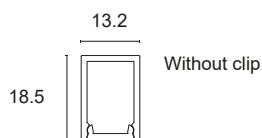

Decorated anodised aluminium lamp complete with press-fit brushed diffuser, side supports and LED source with a high Lumen/Watt ratio. Suitable for furnishing lighting and general lighting. Mounting with screw clips.

Constant 24Vdc voltage supply
Parallel connection, 50 cm cable

Constant voltage power supplies page 237
Dimming Accessories page 249

MADE IN ITALY