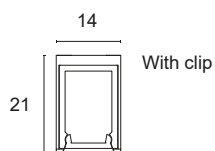

Decorated anodised aluminium lamp complete with press-fit brushed diffuser, side supports and LED source with a high Lumen/Watt ratio. Suitable for furnishing lighting and general lighting. Mounting with screw clips.

Constant 24Vdc voltage supply
Parallel connection, 50 cm cable

Constant voltage power supplies page 237
Dimming Accessories page 249

MADE IN ITALY