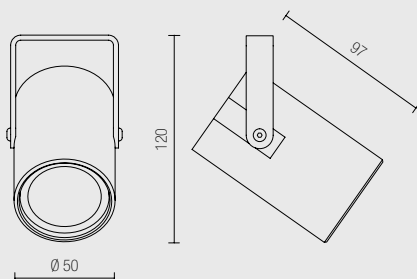

- Installation par vis avec étrier.
- Orientable avec optique secondaire au choix.
- Alimentation: 200mA
- Câble : 50cm

À CONNECTER EN SÉRIE

Turned aluminium floodlight with COB LED CRI>90.

It is suitable as main lighting for retails, shops, showcases and museums. It can be installed on indoor and outdoor locations.

- *Screw assembly with bracket.*
- *Adjustable with choice of secondary optics.*
- *Power supply: 200mA*
- *Cable: cm. 50*

CONNECT IN SERIES

DIMENSIONS / DIMENSIONS

ACCESSOIRES / ACCESSORIES

Ballasts (p. 265).
Drivers page 265