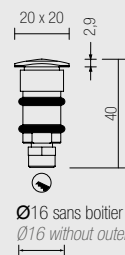

- Spring or outer casing assembly.
- Choice of secondary optic.
- Power supply: 350mA
- Cable: cm. 50

CONNECT IN SERIES

### DIMENSIONS / DIMENSIONS

L30R.

L30Q.

Ø16 sans boîtier d'enc.  
Ø16 without outer casing

Ø16 sans boîtier d'enc.  
Ø16 without outer casing