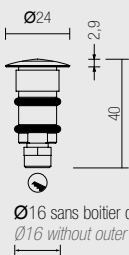

- Spring or outer casing assembly.
- Choice of secondary optic.
- Power supply: 350mA
- Cable: cm. 50

CONNECT IN SERIES

### DIMENSIONS / DIMENSIONS

L30R.

L30Q.

Ø16 sans boîtier d'enc.  
Ø16 without outer casing

Ø16 sans boîtier d'enc.  
Ø16 without outer casing