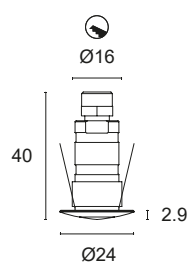

Power LED CRI>80

Power: 1W@350mA

Lumen: 135Lm@350mA

350mA constant current power supply

Series connection, 50 cm cable

Constant current power supplies page 232

Accessories for connection page 244

Dimming Accessories page 249

 **MADE IN ITALY**

BASIC CODES

L31.

FINISHES

- 1 White
- 2 Matt black
- 6 Chrome
- 7 Brushed aluminium

LIGHT BAND

- 25 25°
- 40 40°
- 60 60°

LED COLOUR