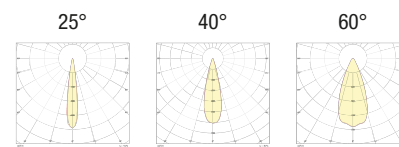

MADE IN ITALY