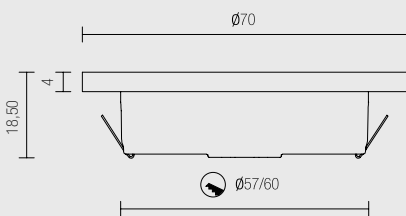

- Montage avec des vis escamotables.
- Diffusion FullLight.
- Alimentation : 12Vcc
- Câble : 150cm + PLUG

À CONNECTER EN PARALLÈLE

Printed Thermoplastic ceiling spot with MID-POWER LED. It is suitable as main lighting for small locations, as complement or as furnishings lighting. It can be installed on indoor locations.

- Hidden springs assembly.
- Full light diffusion.
- Power supply: 12Vdc
- Cable: cm. 150 + PLUG

CONNECT IN PARALLEL

DIMENSIONS / DIMENSIONS

F01LD.

F01LDD.

ACCESSOIRES / ACCESSORIES

Ballasts (p. 258).
Drivers page 258