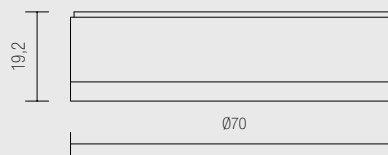

- Hidden springs assembly.
- Full light diffusion.
- Power supply: 12Vdc
- Cable: cm. 150 + PLUG

CONNECT IN PARALLEL

DIMENSIONS / DIMENSIONS

F01LD.

F01LDD.

ACCESSOIRES / ACCESSORIES

Ballasts (p. 258).
Drivers page 258