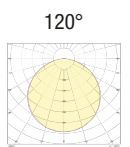

MADE IN ITALY