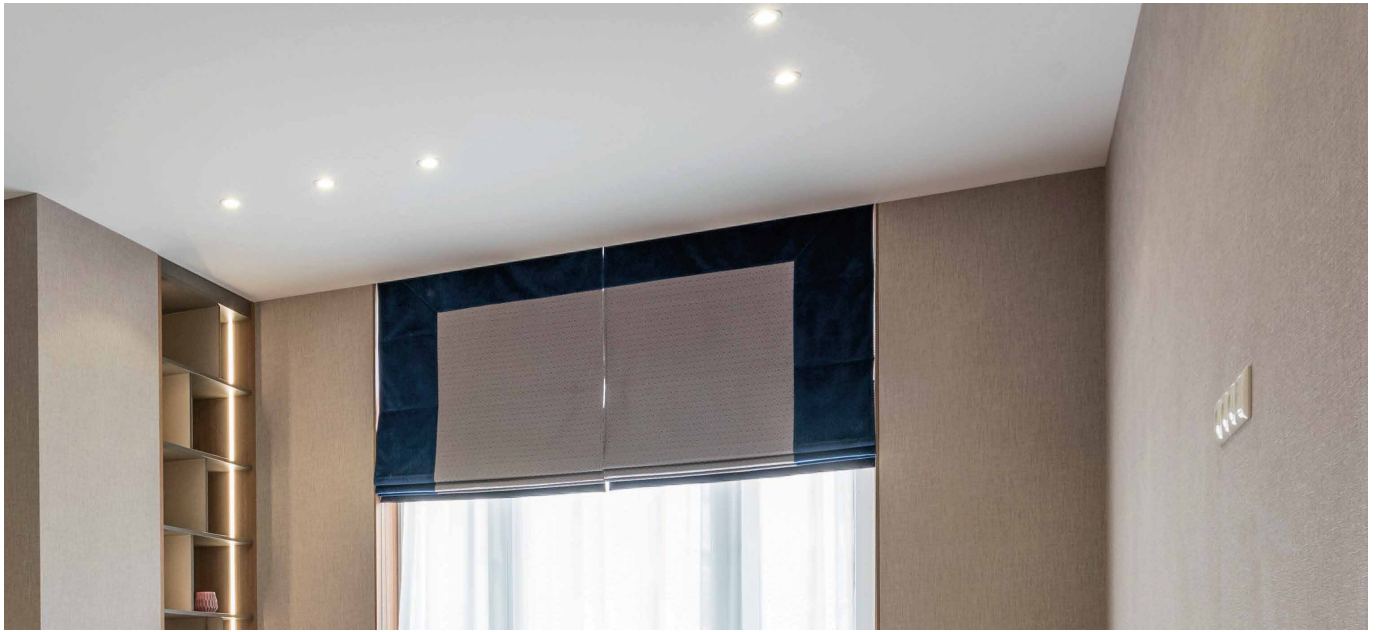

## F01LD.

Thermoplastic recessed light system for primary lighting in small rooms, accessories or furniture. Even, diffuse lighting, can be installed indoors. Mounting with pressure springs.

MID POWER LED CRI>80