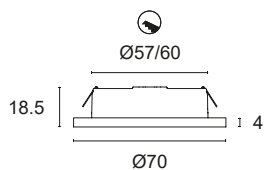

MADE IN ITALY