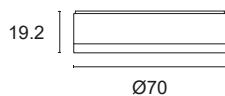

MADE IN ITALY