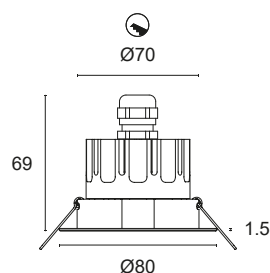

Power LED CRI>80

Power: 3W@350mA

350mA constant current power supply

Series connection, with 70 + 70 cm cables

Accessories for RGB management page 249

 **MADE IN ITALY**

**BASIC CODES**

**L24.**

**FINISHES**

- 1 White
- 2 Matt black
- 5 Gloss aluminium
- 7 Brushed aluminium

**LIGHT BAND**

- 10 10°
- 35 35°
- 60 60°
- 80 80°

**LED COLOUR**

 **RGB**

**Code example:**

FOUR HOLE RGB + White + 80° light beam + RGB = Code: L24.180RGB