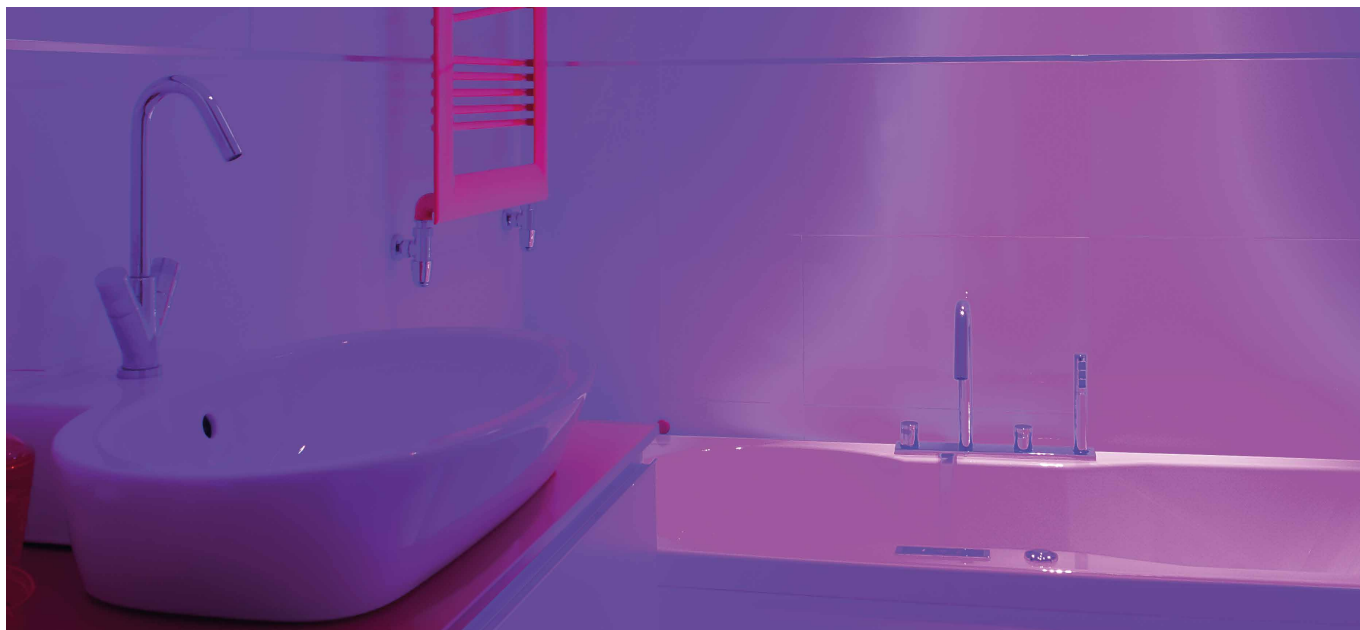

## L24.

Turned and decorated aluminium recessed light with powerful RGB LEDs suitable for decorative lighting of residential and retail environments. Choice of secondary optics, can be flush fitted indoors. Flush-mounted with springs.

**FINISHES**

- 1 White
- 2 Matt black
- 5 Gloss aluminium
- 7 Brushed aluminium

**LIGHT BAND**

- 10 10°
- 35 35°
- 60 60°
- 80 80°

**LED COLOUR**

 **RGB**

**Code example:**

FOUR HOLE RGB + White + 80° light beam + RGB = Code: L24.180RGB