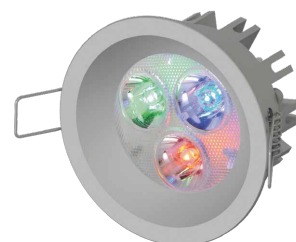

# FOUR HOLE RGB

## L24.

Turned and decorated aluminium recessed light with powerful RGB LEDs suitable for decorative lighting of residential and retail environments. Choice of secondary optics, can be flush fitted indoors. Flush-mounted with springs.

Power LED CRI>80

Power: 3W@350mA

350mA constant current power supply

Series connection, with 70 + 70 cm cables

Accessories for RGB management page 249

 **MADE IN ITALY**

**BASIC CODES**

**L24.**

**FINISHES**

- 1 White
- 2 Matt black
- 5 Gloss aluminium
- 7 Brushed aluminium

**LIGHT BAND**

- 10 10°
- 35 35°
- 60 60°
- 80 80°

**LED COLOUR**

 **RGB**

**Code example:**

FOUR HOLE RGB + White + 80° light beam + RGB = Code: L24.180RGB