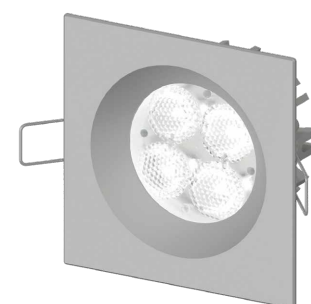

FOUR HOLE Q

L25.

Polished, decorated aluminium recessed square light with powerful LEDs suitable for decorative lighting of residential and retail environments. Choice of secondary recessed optics. Can be flush fitted indoors. Flush-mounted with springs.

Power LED CRI>80

Power: 4W@350mA – 8W@500mA

Lumen: 540Lm@350mA – 864Lm@500mA

350mA - 500mA constant current power supply

Series connection, 50 cm cable

Constant current power supplies page 232-233

Dimming Accessories page 249

 **MADE IN ITALY**

BASIC CODES

L25.

FINISHES

- 1 White
- 2 Matt black
- 5 Gloss aluminium
- 7 Brushed aluminium

LIGHT BEAM

- 10 10°
- 35 35°
- 60 60°
- 80 80°

LED COLOUR

- BN 4000K
- BC 3000K
- CC 2700K
- BL Blue
- VE Green
- RO Red
- AM "Wine" Amber

POWER

- 3 4x1W - 350mA - 540 lm**
- 5 4x2W - 500mA - 864 lm**

Approved by
CIVC

Code example:

FOUR HOLE Q + White + 80° light beam + 3000K + 4W = Code: L25.180BC3