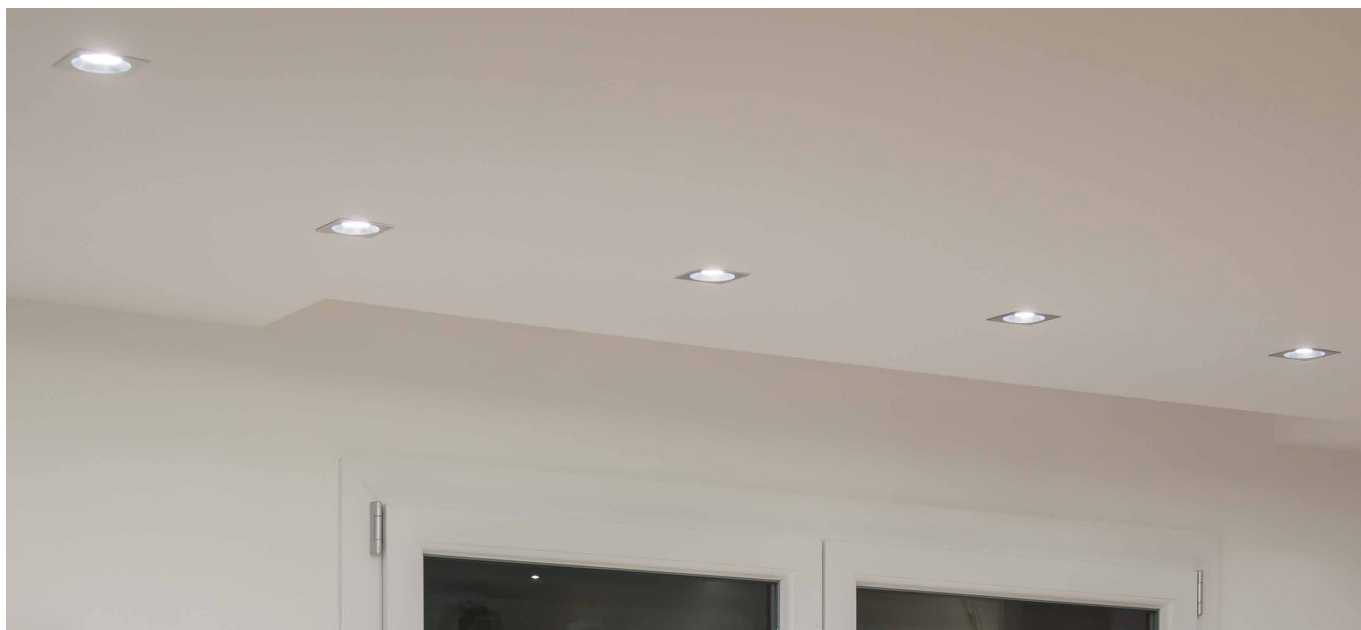

FOUR HOLE Q

L25.

Polished, decorated aluminium recessed square light with powerful LEDs suitable for decorative lighting of residential and retail environments. Choice of secondary recessed optics. Can be flush fitted indoors. Flush-mounted with springs.

 **MADE IN ITALY**

BASIC CODES

L25.

FINISHES

- 1 White
- 2 Matt black
- 5 Gloss aluminium
- 7 Brushed aluminium

LIGHT BEAM

- 10 10°
- 35 35°
- 60 60°
- 80 80°

LED COLOUR

- BN 4000K
- BC 3000K
- CC 2700K
- BL Blue
- VE Green
- RO Red
- AM "Wine" Amber

POWER

- 3 4x1W - 350mA - 540 lm**
- 5 4x2W - 500mA - 864 lm**

Approved by
CIVC

Code example:

FOUR HOLE Q + White + 80° light beam + 3000K + 4W = Code: L25.180BC3