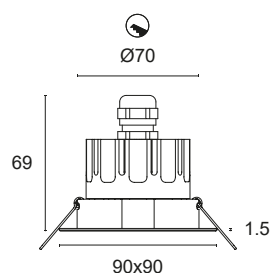

Power LED CRI>80

Power: 4W@350mA – 8W@500mA

Lumen: 540Lm@350mA – 864Lm@500mA

350mA - 500mA constant current power supply

Series connection, 50 cm cable

Constant current power supplies page 232-233

Dimming Accessories page 249

 **MADE IN ITALY**

BASIC CODES

L25.

FINISHES

- 1 White
- 2 Matt black
- 5 Gloss aluminium
- 7 Brushed aluminium

LIGHT BEAM

- 10 10°
- 35 35°
- 60 60°
- 80 80°

LED COLOUR

- BN 4000K
- BC 3000K
- CC 2700K
- BL Blue
- VE Green
- RO Red
- AM "Wine" Amber

POWER

- 3 4x1W - 350mA - 540 lm**
- 5 4x2W - 500mA - 864 lm**

Approved by
CIVC

Code example:

FOUR HOLE Q + White + 80° light beam + 3000K + 4W = Code: L25.180BC3