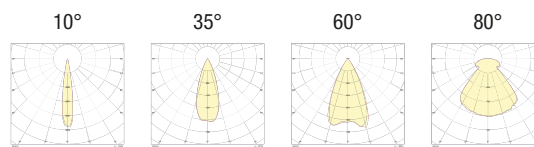

MADE IN ITALY