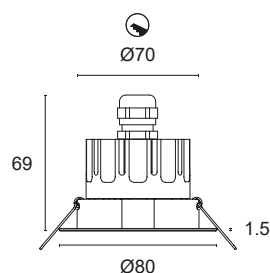

MADE IN ITALY