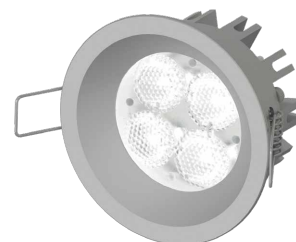

# FOUR HOLE L24.

Polished, decorated aluminium recessed light with powerful LEDs suitable for decorative lighting of residential and retail environments. Choice of secondary recessed optics. Can be flush fitted indoors. Flush-mounted with springs.

Power LED CRI>80

Power: 4W@350mA – 8W@500mA

Lumen: 540Lm@350mA – 864Lm@500mA

350mA - 500mA constant current power supply

Series connection, 50 cm cable

Constant current power supplies page 232-233

Dimming Accessories page 249