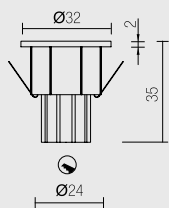

CODES DE BASE / BASE CODES

L95.

FINITIONS / FINISHINGS

- ☐ 1 Blanc / White
- ☐ 2 Noir / Black
- ☐ 3 Or brossé / Satin gold
- ☐ 6 Chrome / Chrome
- ☐ 7 Aluminium brossé / Satin aluminium
- ☐ 8 Transparent / Transparent
- ☐ 9 Or brillant / Polish gold

FAISCEAU LUMINEUX / LIGHT BEAM

- ☐ 15 15°
- ☐ 25 25°
- ☐ 40 40°
- ☐ 60 60°
- ☐ 80 80°
- ☐ ELL Elliptique 25°x45

COULEUR LED / LED COLOR

☒ RGB Full-Color RGB

PUISSANCE / POWER

1x3W 350mA

Exemple de codification: Article EOS RGB + Finition aluminium + Faisceau lumineux 15° + Couleur led full color RGB = **Code : L95.715RGB**

Example of codification: Product EOS RGB + Finishing aluminium + Light beam + Led color full-color RGB = Code: L95.715RGB