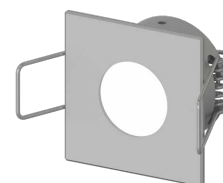

EOS METAL Q

L9QM.

Flush-fitted in polished aluminium with power LED for accent, decoration and courtesy lighting. Choice of secondary optics, can be installed indoors. Flush-mounted with springs.

Power LED CRI>80
Power: 2W@500mA
Lumen: 216Lm@500mA
500mA constant current power supply
Series connection, 50 cm cable

Constant current power supplies page 233
Dimming Accessories page 249

 **MADE IN ITALY**

BASIC CODES

L95QM.

FINISHES

- 1 White
- 2 Matt black
- 5 Gloss aluminium
- 7 Brushed aluminium

LIGHT BAND

- 10 10°
- 35 35°
- 60 60°

LED COLOUR

- BN** 4000K
- BC** 3000K
- CC** 2700K
- BL** Blue
- VE** Green
- RO** Red
- AM** "Wine" Amber

Approved by
CIVC

Code example:

EOS METAL Q + Brushed Aluminium + 40° light beam + 3000K = Code: L9QM.740BC