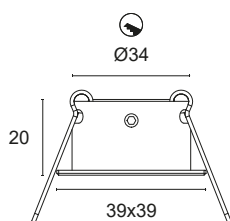

MADE IN ITALY