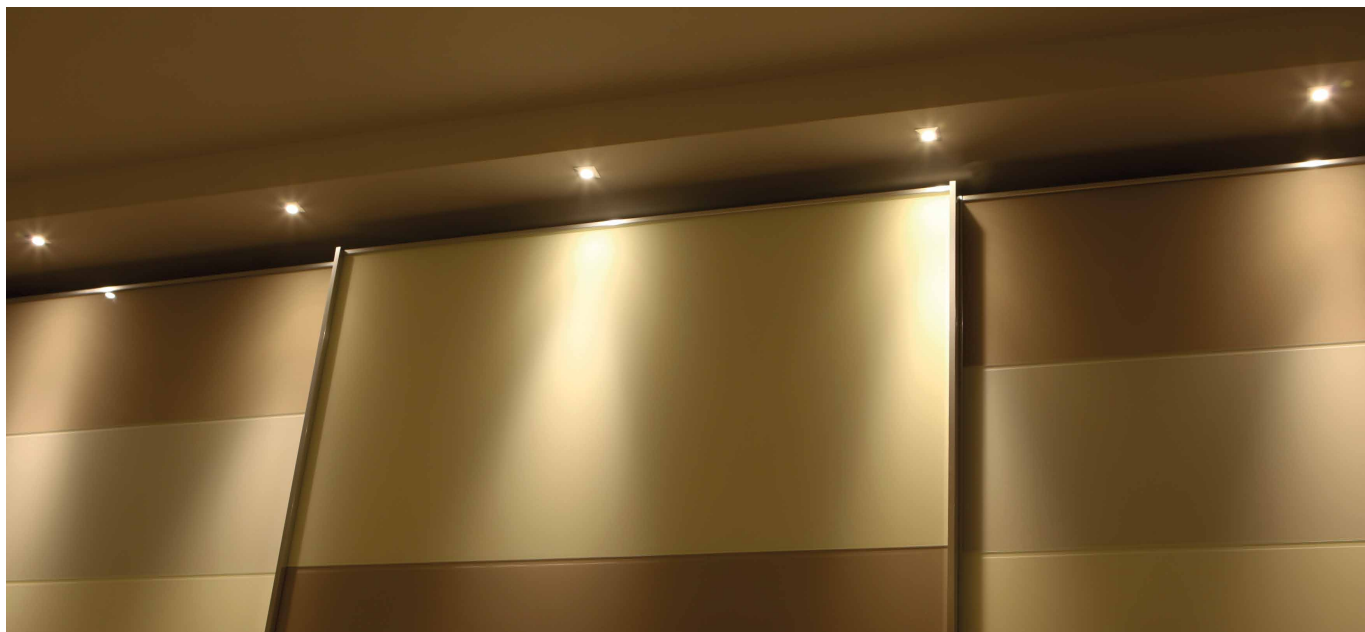

EOS METAL Q

L9QM.

Flush-fitted in polished aluminium with power LED for accent, decoration and courtesy lighting. Choice of secondary optics, can be installed indoors. Flush-mounted with springs.

Power LED CRI>80
Power: 2W@500mA
Lumen: 216Lm@500mA
500mA constant current power supply
Series connection, 50 cm cable

LED COLOUR

- BN** 4000K
- BC** 3000K
- CC** 2700K
- BL** Blue
- VE** Green
- RO** Red
- AM** "Wine" Amber

Approved by
CIVC

Code example:

EOS METAL Q + Brushed Aluminium + 40° light beam + 3000K = Code: L9QM.740BC