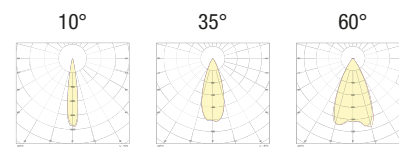

MADE IN ITALY