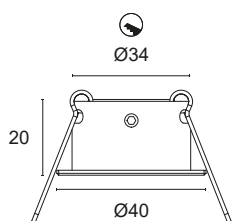

MADE IN ITALY