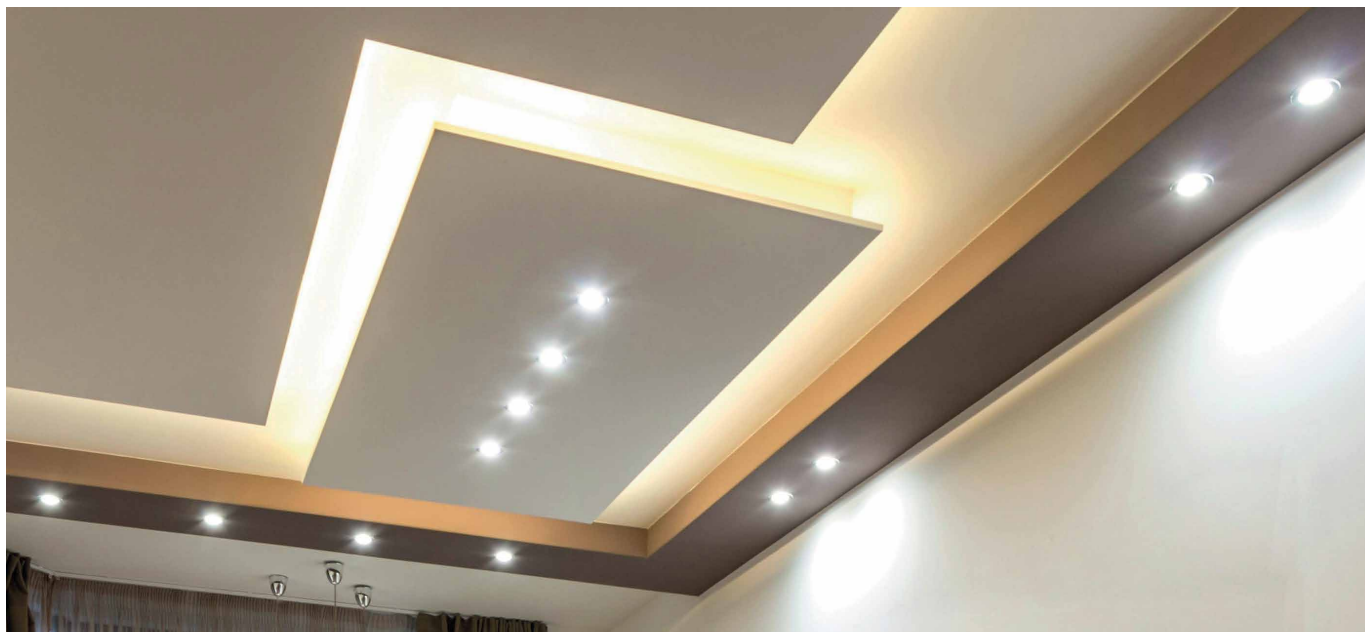

EOS METAL

L95M.

Flush-fitted in polished aluminium with power LED for accent, decoration and courtesy lighting. Choice of secondary optics, can be installed indoors. Flush-mounted with springs.

Power LED CRI>80

L95M.

FINISHES

- 1 White
- 2 Matt black
- 5 Gloss aluminium
- 7 Brushed aluminium

LIGHT BAND

- 10 10°
- 35 35°
- 60 60°

LED COLOUR

- BN** 4000K
- BC** 3000K
- CC** 2700K
- BL** Blue
- VE** Green
- RO** Red
- AM** "Wine" Amber