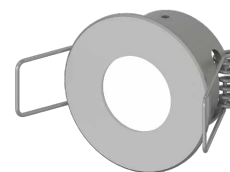

EOS METAL

L95M.

Flush-fitted in polished aluminium with power LED for accent, decoration and courtesy lighting. Choice of secondary optics, can be installed indoors. Flush-mounted with springs.

Power LED CRI>80

Power: 2W@500mA

Lumen: 216Lm@500mA

500mA constant current power supply

Series connection, 50 cm cable

Constant current power supplies page 233

Dimming Accessories page 249

MADE IN ITALY

BASIC CODES

L95M.

FINISHES

- 1 White
- 2 Matt black
- 5 Gloss aluminium
- 7 Brushed aluminium

LIGHT BAND

- 10 10°
- 35 35°
- 60 60°

LED COLOUR

- BN** 4000K
- BC** 3000K
- CC** 2700K
- BL** Blue
- VE** Green
- RO** Red
- AM** "Wine" Amber

Approved by
CIVC

Code example:

EOS METAL + Brushed Aluminium + 40° light beam + 3000K = Code: L95M.740BC