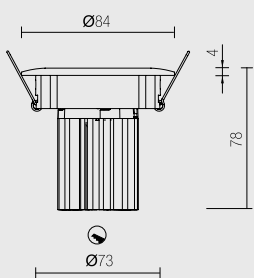

It can be installed on indoor locations.

- Spring assembly.
- Choice of secondary optic.
- Power supply: 200mA
- Cable: cm. 50

CONNECT IN SERIES

DIMENSIONS / DIMENSIONS

ACCESSOIRES / ACCESSORIES

L04.

L05.

Ballasts (p. 265).
Drivers page 265