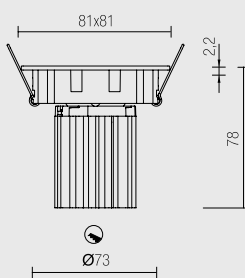

It can be installed on indoor locations.

- Spring assembly.
- Choice of secondary optic.
- Power supply: 200mA
- Cable: cm. 50

CONNECT IN SERIES

DIMENSIONS / DIMENSIONS

ACCESSOIRES / ACCESSORIES

L04.

L05.

Ballasts (p. 265).
Drivers page 265