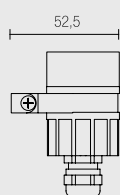

Boîte de fixation **TES0039**
Fixing box TES0039