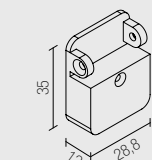

Boîte de fixation **TES0039**
Fixing box TES0039