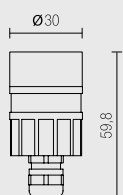

Boîte de fixation **TES0039**
Fixing box TES0039