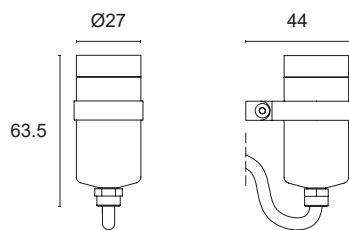

Power LED CRI>80
 Power: 3W@350mA - 6W@500mA
 Lumen: 405Lm@350mA - 648Lm@500mA
 350mA - 500mA constant current power supply
 Series connection, 50 cm cable

Constant current power supplies page 232-233
 Installation accessories page 272
 Dimming Accessories page 249

MADE IN ITALY

BASIC CODES

L23.

FINISHES

- 2 Matt black
- 7 Brushed aluminium

LIGHT BEAM

- 15 15°
- 25 25°
- 35 35°

LED COLOUR

- BN 4000K
- BC 3000K
- CC 2700K
- BL Blue
- VE Green
- RO Red
- AM "Wine" Amber

POWER

- 3 3x1W - 350mA - 405 lm
- 5 3x2W - 500mA - 648 lm

Code example:
 DUVAR + Brushed Aluminium + 15° light beam + 4000K + 3W = Code: L23.715BN3