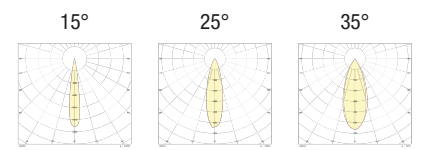

BASIC CODES

L23.

FINISHES

- 2 Matt black
- 7 Brushed aluminium

LIGHT BEAM

- 15 15°
- 25 25°
- 35 35°

LED COLOUR

- BN 4000K
- BC 3000K
- CC 2700K
- BL Blue
- VE Green
- RO Red
- AM "Wine" Amber

POWER

- 3 3x1W - 350mA - 405 lm
- 5 3x2W - 500mA - 648 lm

Code example:
DUVAR + Brushed Aluminium + 15° light beam + 4000K + 3W = Code: L23.715BN3