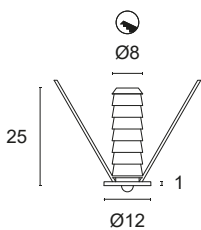

MADE IN ITALY