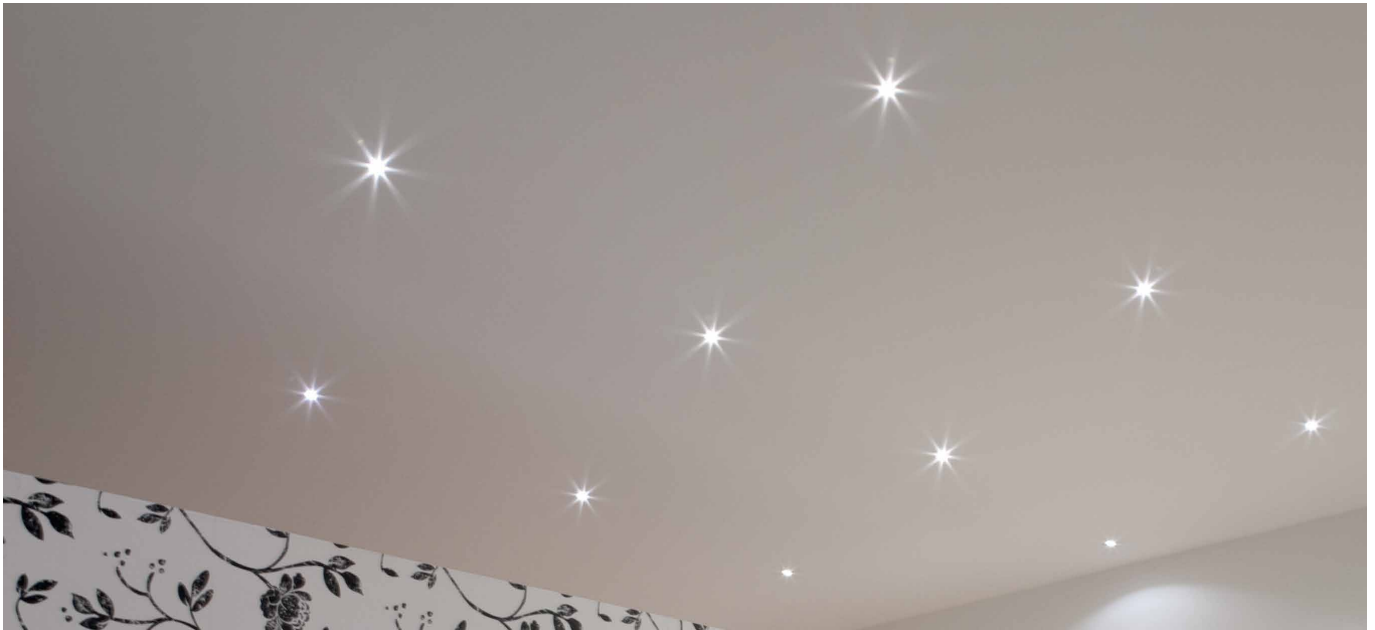

DUST

L93.

Flush-fitted in polished aluminium for decoration and courtesy lighting. Suitable for creating a 'starry sky' effect. Can be installed indoors and outdoors if partially protected, spring-mounted.