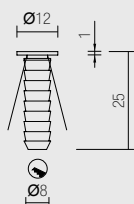

It is suitable for starry skies on a surface of 1 M².

It can be installed on indoor locations or on partially protected outdoor locations.

- Spring assembly.
- Power supply: Included
- Cable: cm.150+PLUG

CONNECTION OBLIGATORY WITH BOX AND DRIVER INCLUDED.

DIMENSIONS / DIMENSIONS

ACCESSOIRES POUR L93. / ACCESSORIES FOR L93.

Système de connexion rapide page 269
Quick connection system page 269

Alimentations (p. 258).
Drivers page 258