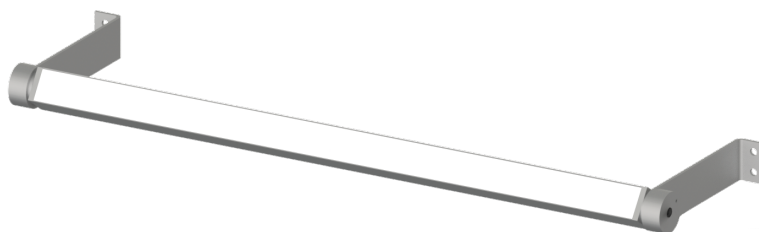

DIRECTIONAL RHO

R4.

Decorated anodised aluminium lamp complete with satin or microprismatic diffuser and high-brightness LED source with high Lumen/Watt ratio. Suitable for primary residential, retail, large-space and general lighting. Ceiling mounting with directional steel brackets.

Constant voltage supply 24Vdc
Parallel connection, 50 cm cable

Constant voltage power supplies page 237
Dimming Accessories page 249

 **MADE IN ITALY**

*On request IP54 or IP65

BASIC CODES

R4.

FINISHES

- 1** White
 - 2** Matt black
 - 7** Brushed aluminium
- *Other finishes on request.

BRACKET SIZE

- 1** 50mm
- 2** 100mm
- 3** 200mm

SIZE

- G** 900mm
- H** 1000mm
- I** 1200mm
- J** 1300mm
- K** 1400mm
- L** 1500mm
- M** 1800mm
- N** 2000mm
- O** 2300mm
- P** 2500mm

LED COLOUR

- BN** 4000K
 - BC** 3000K
 - CC** 2700K
- *Strip also available coloured, Dynamic White, RGB and RGBW.