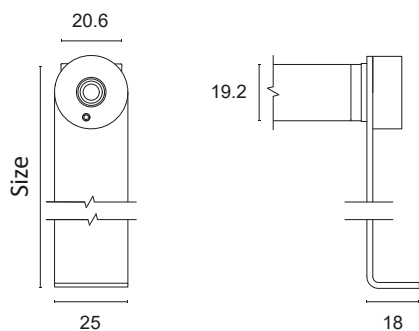

DIRECTIONAL RHO

R4.

Decorated anodised aluminium lamp complete with satin or microprismatic diffuser and high-brightness LED source with high Lumen/Watt ratio. Suitable for primary residential, retail, large-space and general lighting. Ceiling mounting with directional steel brackets.

Constant voltage supply 24Vdc
Parallel connection, 50 cm cable

Constant voltage power supplies page 237
Dimming Accessories page 249

 **MADE IN ITALY**

*On request IP54 or IP65

BASIC CODES

R4.

FINISHES

- 1** White
 - 2** Matt black
 - 7** Brushed aluminium
- *Other finishes on request.

BRACKET SIZE

- 1** 50mm
- 2** 100mm
- 3** 200mm

SIZE

- G** 900mm
- H** 1000mm
- I** 1200mm
- J** 1300mm
- K** 1400mm
- L** 1500mm
- M** 1800mm
- N** 2000mm
- O** 2300mm
- P** 2500mm

LED COLOUR

- BN** 4000K
 - BC** 3000K
 - CC** 2700K
- *Strip also available coloured, Dynamic White, RGB and RGBW.

POWER

| | | | | | | | |
|------|------------|---------|----------|----------|-------|--------|---|
| IP65 | D65 | 10W/m | 1400Lm/m | 98LED/m | S2835 | CRI>85 |  |
| IP54 | E54 | 16.8W/m | 2000Lm/m | 140LED/m | S2835 | CRI>85 |  |
| IP54 | F54 | 20.2W/m | 2500Lm/m | 168LED/m | S2835 | CRI>85 |  |
| | F | 20.2W/m | 2500Lm/m | 168LED/m | S2835 | CRI>85 |  |
| | F+ | 20.2W/m | 2500Lm/m | 168LED/m | S2835 | CRI>90 |  |
| | G | 25W/m | 3500Lm/m | 160LED/m | S2835 | CRI>80 |  |
| | L+ | 28W/m | 3500Lm/m | 160LED/m | S2835 | CRI>90 |  |
| | H | 30W/m | 4500Lm/m | 240LED/m | S2835 | CRI>80 |  |