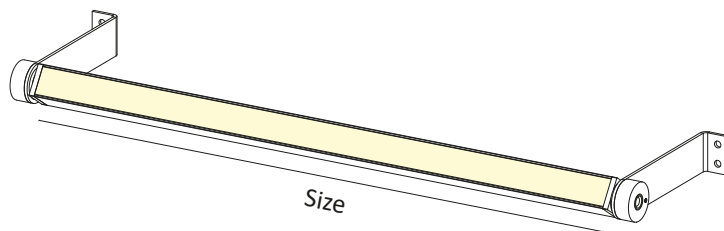

DIRECTIONAL RHO

R4.

Decorated anodised aluminium lamp complete with satin or microprismatic diffuser and high-brightness LED source with high Lumen/Watt ratio. Suitable for primary residential, retail, large-space and general lighting. Ceiling mounting with directional steel brackets.

Constant voltage supply 24Vdc
Parallel connection, 50 cm cable

Constant voltage power supplies page 237
Dimming Accessories page 249

 **MADE IN ITALY**

*On request IP54 or IP65

BASIC CODES

R4.

FINISHES

- 1** White
 - 2** Matt black
 - 7** Brushed aluminium
- *Other finishes on request.

BRACKET SIZE

- 1** 50mm
- 2** 100mm
- 3** 200mm

SIZE

- G** 900mm
- H** 1000mm
- I** 1200mm
- J** 1300mm
- K** 1400mm
- L** 1500mm
- M** 1800mm
- N** 2000mm
- O** 2300mm
- P** 2500mm

LED COLOUR

- BN** 4000K
 - BC** 3000K
 - CC** 2700K
- *Strip also available coloured, Dynamic White, RGB and RGBW.