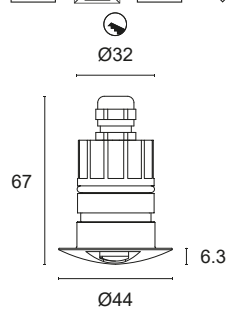

MADE IN ITALY